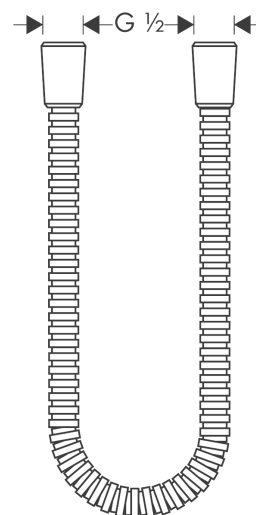

Metal Showerhose, 63"

Finishes : **brushed nickel** Part no. : **28116820**

Description

Features

- Metal shower hose
- Pivot connector prevents hose from tangling
- No-kink hose

Item details

List Price \$ 145.00

Compliance

Product image

Scale drawing

Metal Showerhose, 63"

Finishes : **brushed nickel**

Part no. : **28116820**

Exploded drawing

Year of production: >11/16

Metal Showerhose, 63"Finishes : **brushed nickel** Part no. : **28116820****Spare parts list**

Year of production: >11/16

Pos.	Description	Part no.	Price	PU
1	seal	98058000	-	1