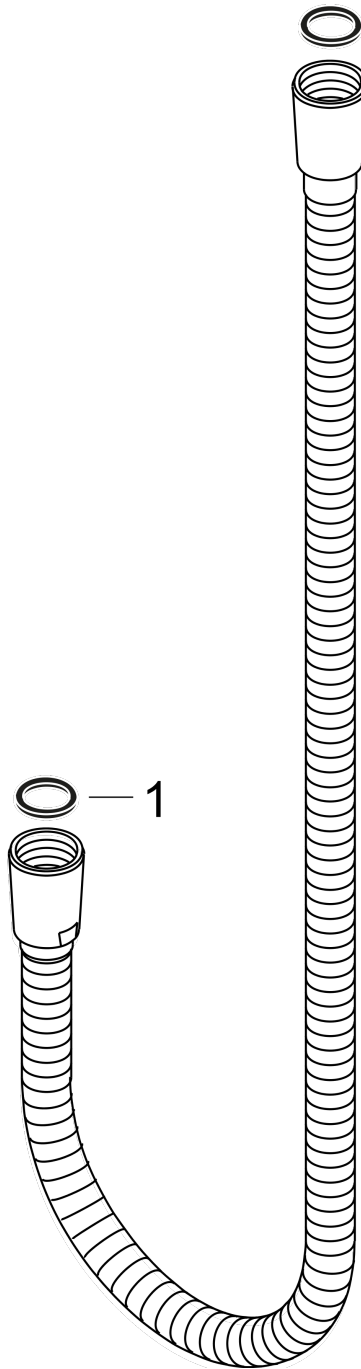

Metal Showerhose, 63"

Finishes : **brushed nickel** Part no. : **28116820**

Description

Features

- Metal shower hose
- Pivot connector prevents hose from tangling
- No-kink hose

Item details

List Price \$ 145.00

Compliance

Product image

Scale drawing

Metal Showerhose, 63"

Finishes : **brushed nickel**

Part no. : **28116820**

Exploded drawing

Year of production: >11/16

Metal Showerhose, 63"Finishes : **brushed nickel** Part no. : **28116820****Spare parts list**

Year of production: >11/16

Pos.	Description	Part no.	Price	PU
1	seal	98058000	-	1