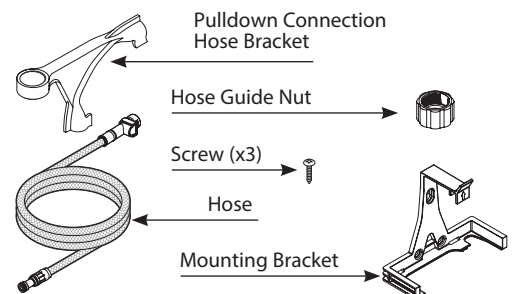

Set Screw *

- 155023** *(requires 3/32" hex key)*

**CARTRIDGE AND CARTRIDGE NUT
ARE NOT SERVICEABLE ITEMS**

AC Adapter with Power Splitter
(Sold separately)

- 169031**

Wall Mount Service Kit - 177566

■ Order by Part Number

ALIGN™ MOTIONSENSE WAVE™
Single Handle Pre-Rinse Spring
Pulldown Kitchen Faucet

MODEL	HANDLE	FINISH
5923EWC	Lever	Chrome
5923EWSRS	Lever	Spot Resist Stainless
5923EWBL	Lever	Matte Black

■ Order by Part Number