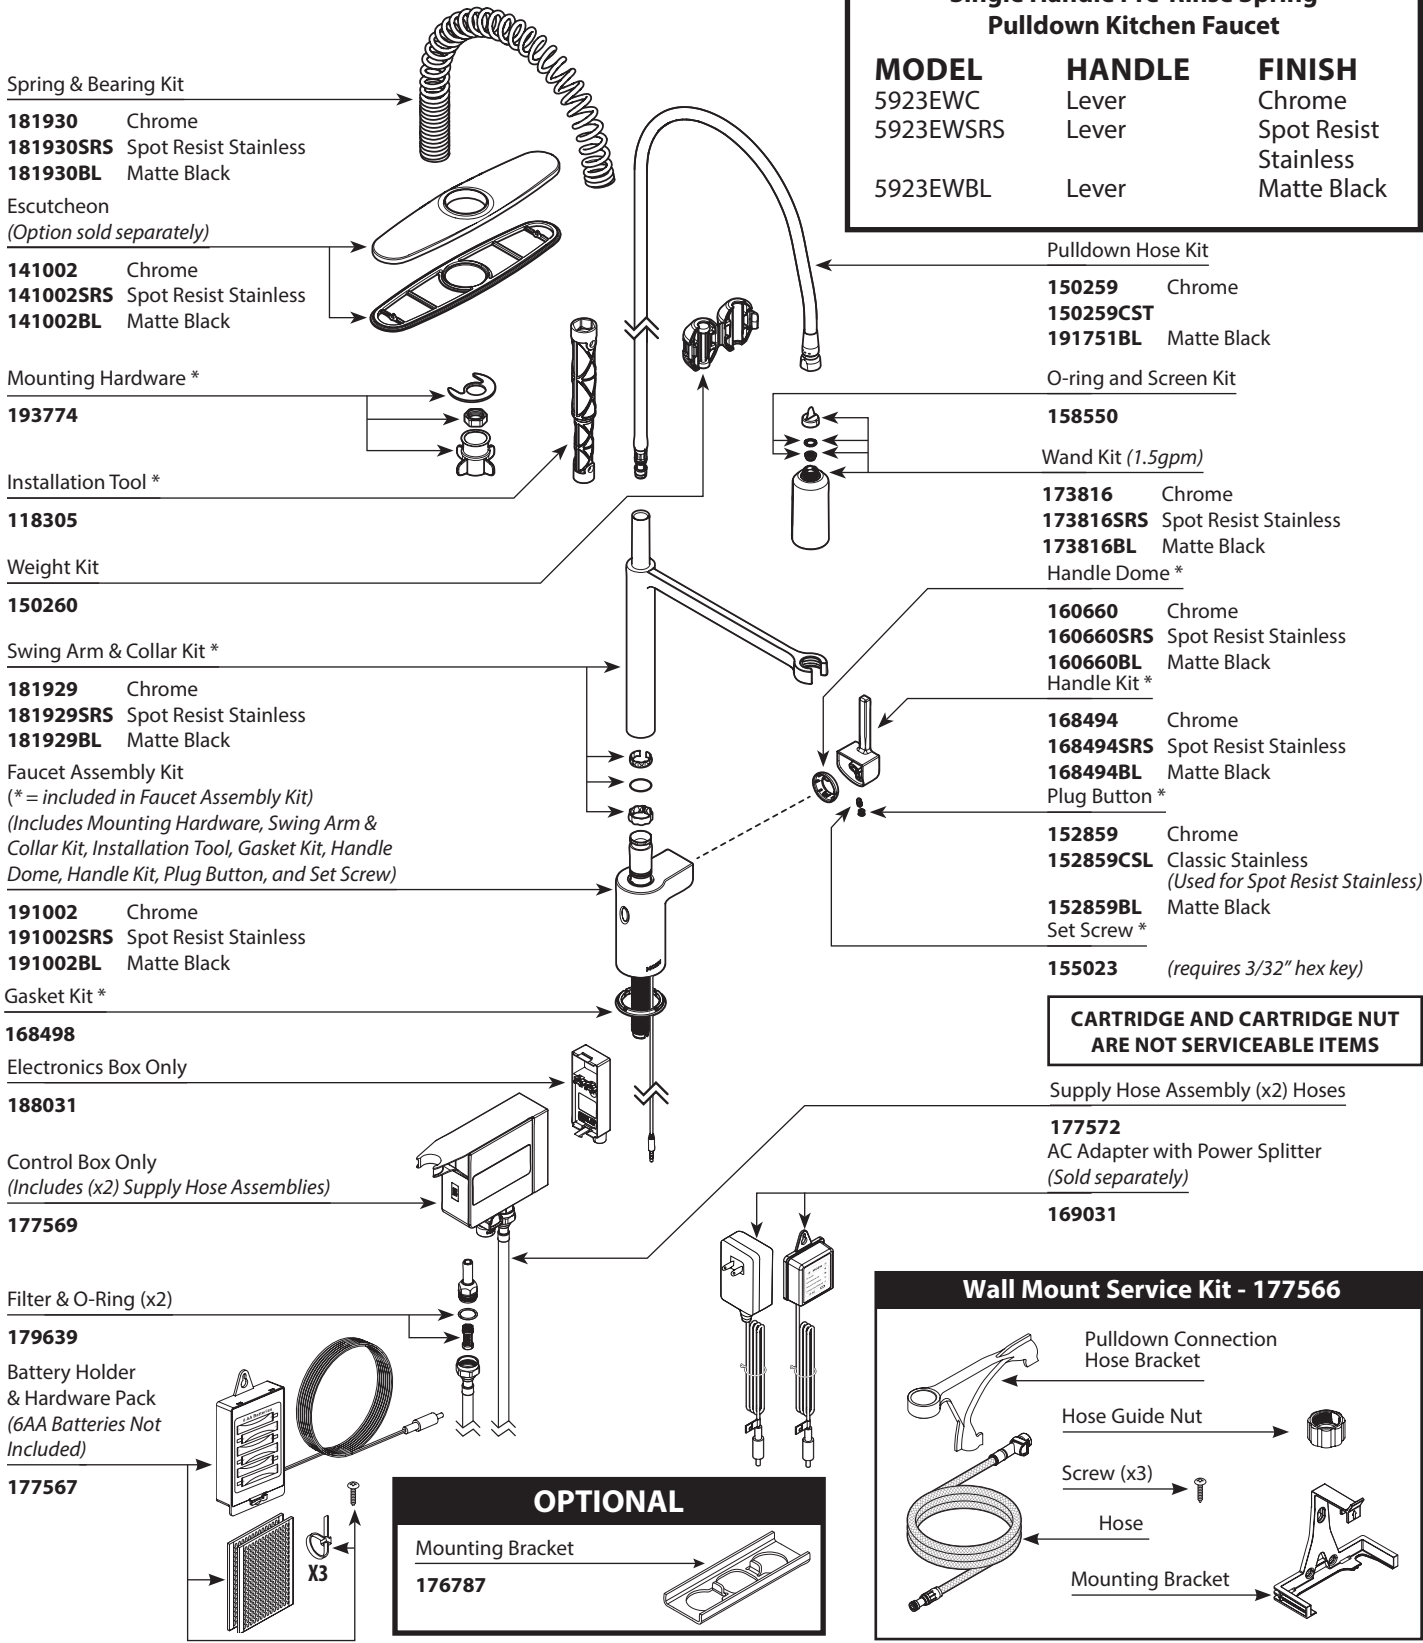

Faucet Assembly Kit

(= included in Faucet Assembly Kit)*

(Includes Mounting Hardware, Swing Arm & Collar Kit, Installation Tool, Gasket Kit, Handle Dome, Handle Kit, Plug Button, and Set Screw)

- 191002** Chrome
- 191002SRS** Spot Resist Stainless
- 191002BL** Matte Black
- 191002BG** Brushed Gold
- 191002BLS** Black Stainless

Set Screw *

- 155023** *(requires 3/32" hex key)*

**CARTRIDGE AND CARTRIDGE NUT
ARE NOT SERVICEABLE ITEMS**

AC Adapter with Power Splitter
(Sold separately)

- 169031**

Wall Mount Service Kit - 177566

■ Order by Part Number

ALIGN™ MOTIONSENSE WAVE™
Single Handle Pre-Rinse Spring
Pulldown Kitchen Faucet

MODEL	HANDLE	FINISH
5923EWC	Lever	Chrome
5923EWSRS	Lever	Spot Resist Stainless
5923EWBL	Lever	Matte Black

■ Order by Part Number

ALIGN™ MOTIONSENSE WAVE™
Single Handle Pre-Rinse Spring
Pulldown Kitchen Faucet

MODEL	HANDLE	FINISH
5923EWC	Lever	Chrome
5923EWSRS	Lever	Spot Resist Stainless