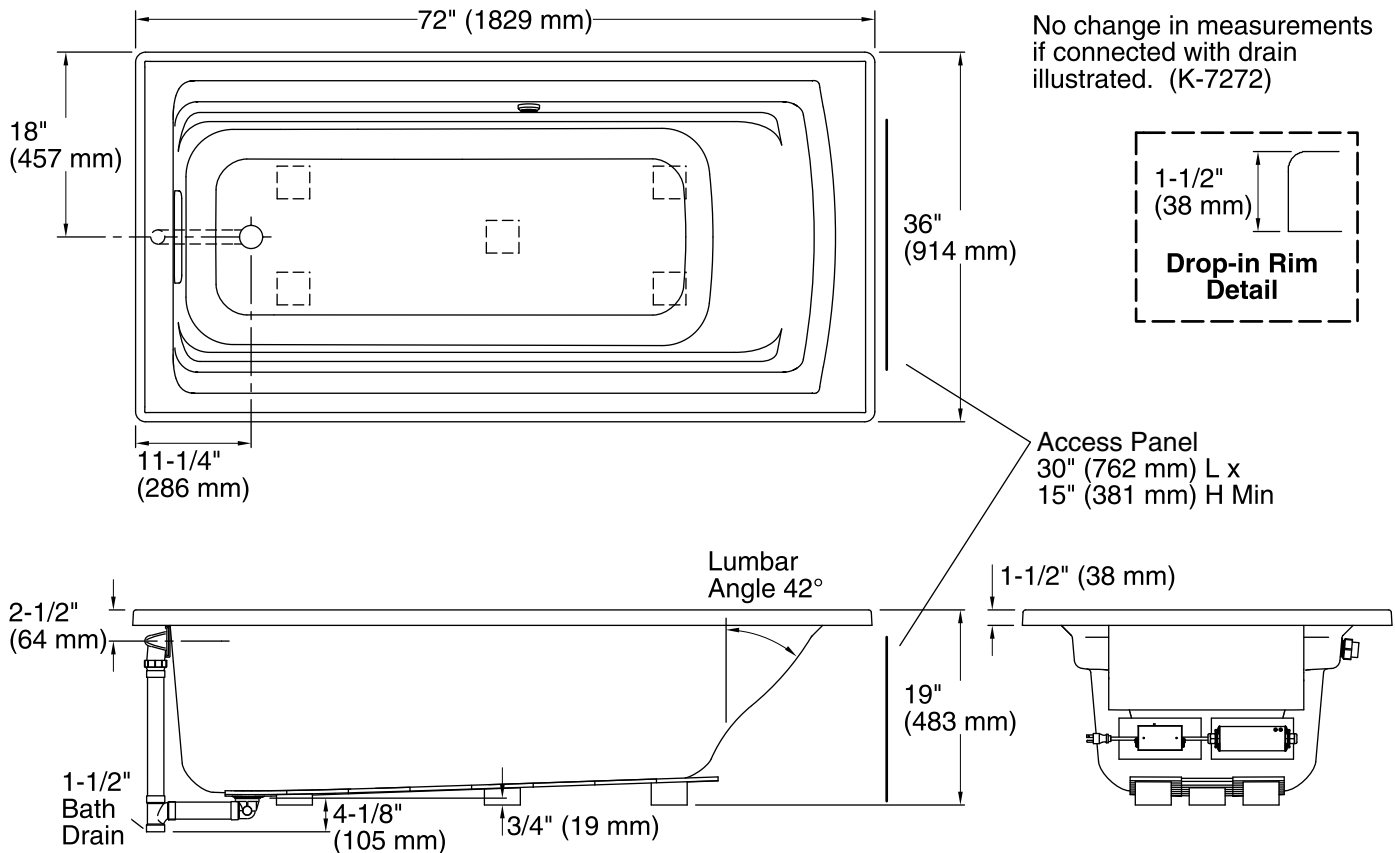

Required Electrical Service

One circuit required, protected with Class A Ground-Fault Circuit-Interrupter (GFCI). Outside North America, this device may be known as a Residual Current Device (RCD).

Heated Surface: 120 V, 15 A

Technical Information

All product dimensions are nominal.

Installation:	Drop-in
Drain location:	End
Basin area, bottom:	51-3/8" x 21" (1305 mm x 533 mm)
Basin area, top:	64-1/2" x 30-1/2" (1638 mm x 775 mm)
Weight:	70 lbs (31.8 kg)
Minimum floor load:	40 lbs/ft² (195.3 kg/m²)
Water depth:	15" (381 mm)
Water capacity:	72 gal (272.5 L)
Cutout:	Drop-in, 70-1/2" x 34-1/2" (1791 mm x 876 mm)
Electrical component rating:	Heated Surface: 120 V, 0.5 A, 60 Hz, 65 W
Minimum flat for door:	1-9/16" (40 mm)

Notes

Measure your actual product for rough-in details. Install this product according to the installation instructions.

The hot water supply should be 70% of the capacity of the bath or greater. Installations will vary.

This bath is designed for drop-in installation only. It is not suited for use in a three wall alcove with an overhead shower.

ADA compliant when installed to the specific requirements of these regulations.