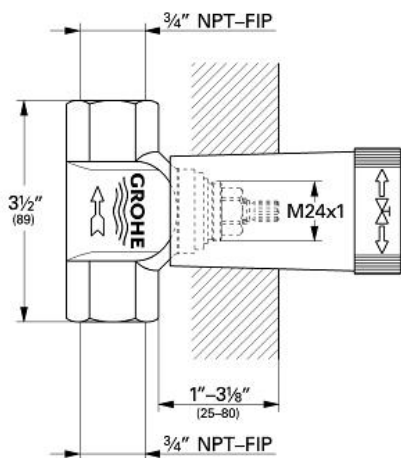

3/4" Rough-In Valve

MODEL # 29274000

Pure Freude
an Wasser

Product Description:

3/4" Rough-In Valve

Standard Specification:

- 3/4" Threaded union

Applicable Codes & Standards: