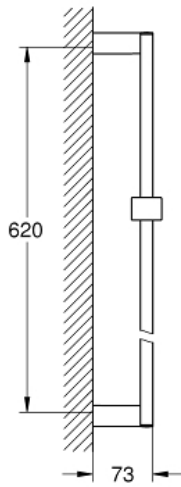

EUPHORIA CUBE
24" Shower Bar
MODEL # 27892000

Pure Freude
an Wasser

Product Description:
EUPHORIA CUBE
24" Shower Bar

Standard Specification:

- With wall holders, glide element and swivel holder
- GROHE StarLight chrome finish

Applicable Codes & Standards:

- Energy Policy Act of 1992
- ASME A112.18.1/CSA B125.1

Color:

- 27892000 StarLight Chrome