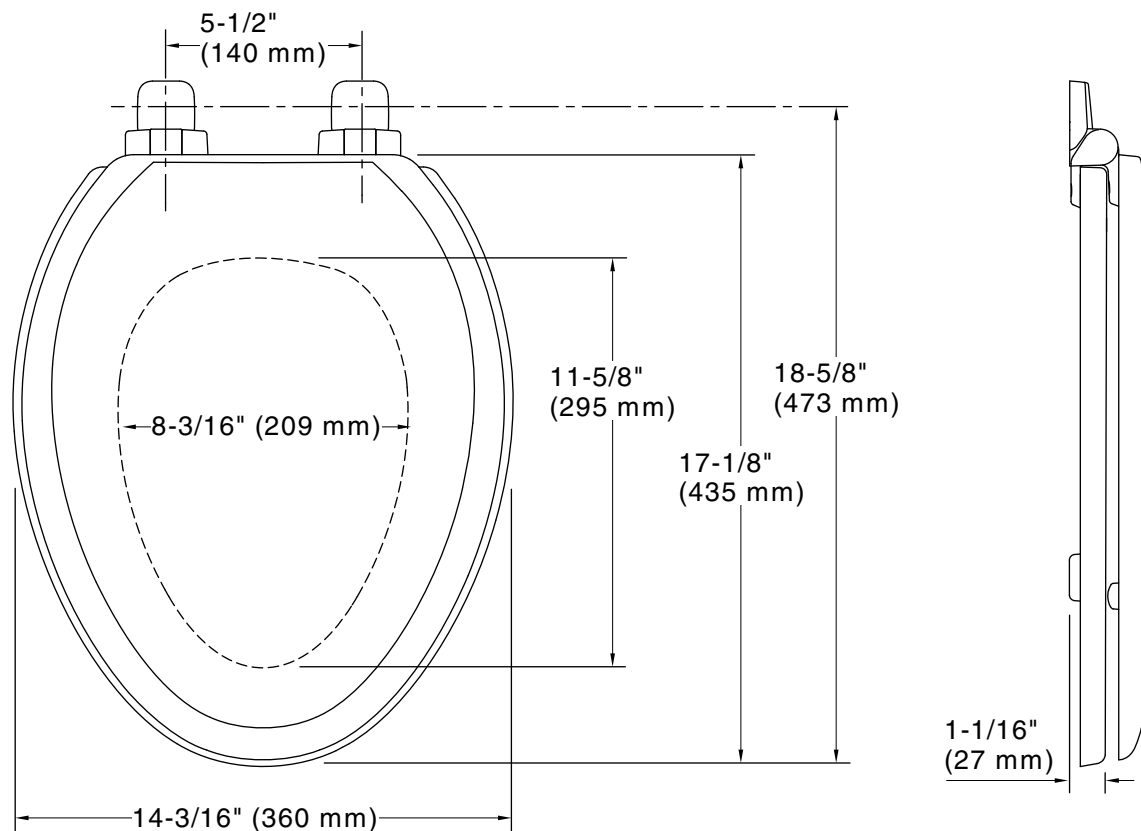

| Color | Code | Description |
|---|------|-------------|
|  | 0 | White |
|  | 96 | Biscuit |

Technical Information

All product dimensions are nominal.

Seat shape type: Elongated
Seat front type: Closed-front
Seat-mounting holes: 5-1/2" (140 mm)