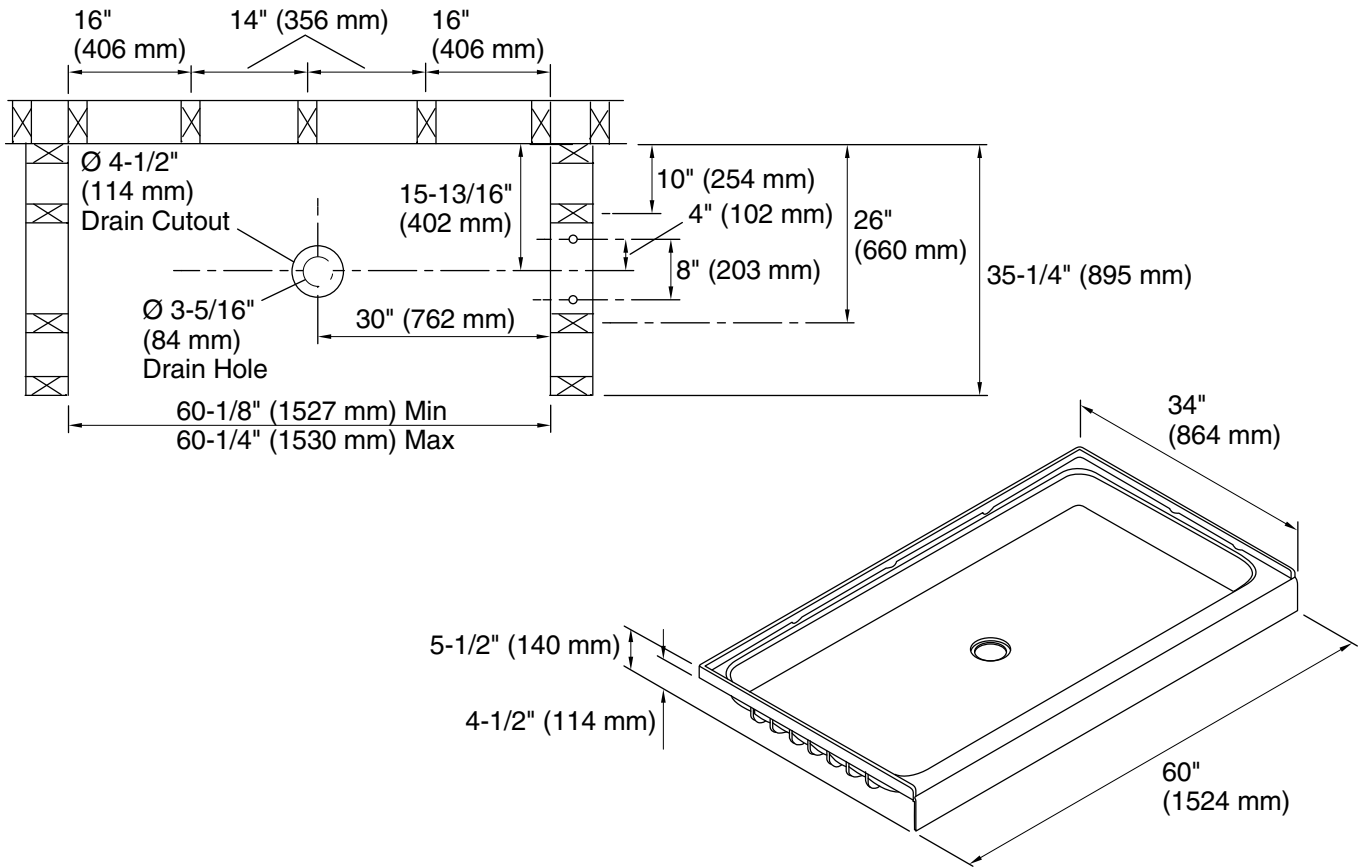

Ensemble™

60-1/4" x 34" shower base
72131100

Features

- 4-1/2" (114 mm) threshold.
- Durable high-gloss finish with molded-in textured floor.
- Center drain.
- Suitable for tile-down applications.
- Compatible with Ensemble tile complete wall set and Ensemble curve complete wall sets (series 7213 and 7223)

Technical Information

All product dimensions are nominal.

Installation: Three-wall alcove

Drain location: Center

Notes

Install this product according to the installation instructions.

Studs should be positioned roughly as shown.