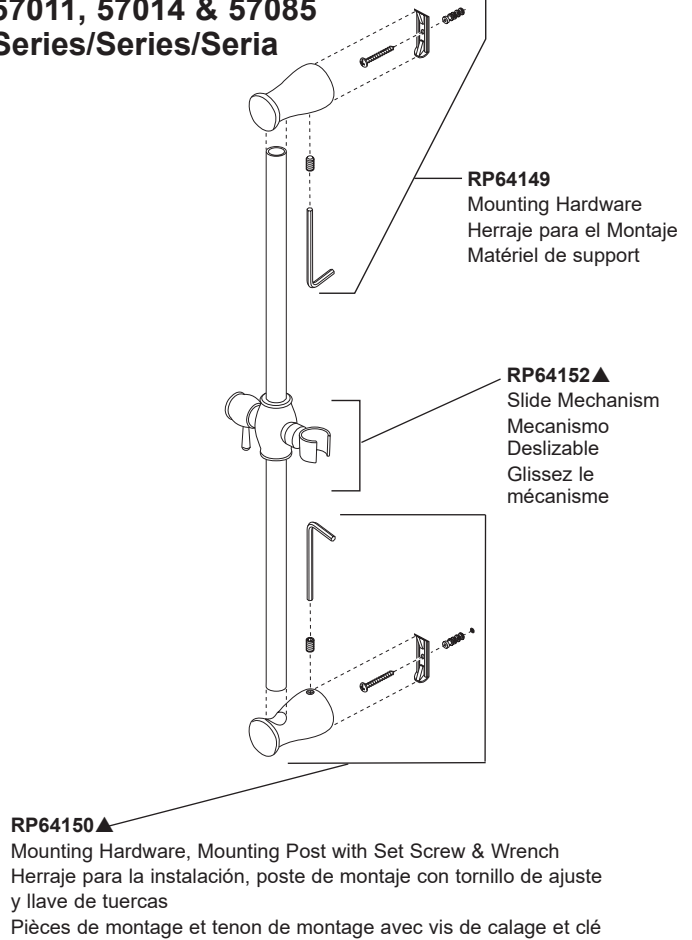

57011, 57014 & 57085
Series/Series/Seria