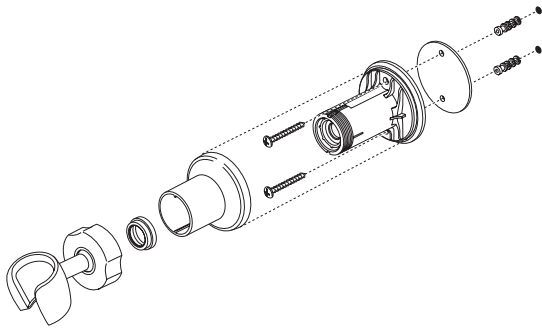

U495D -▲60-PK
Hose & Gaskets
Manguera y Empaques
Tuyau souple et joints

55011, 55013, 55020, 55021, 55085, 57923 & 55386
Series/Series/Seria

RP61294▲
Mounting Bracket
Consola de montaje
Support

55424, 55445, 55433, 55421, 59716
Series/Series/Seria