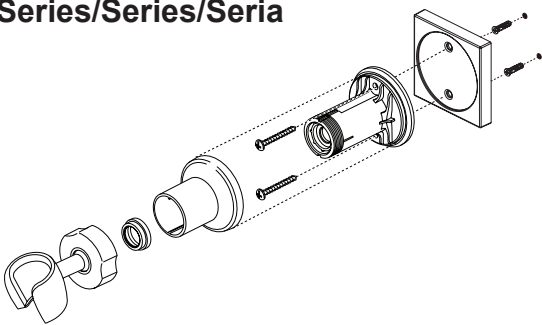

U3401-PK▲
Shower Arm Mount
Soporte para brazo de ducha
Support de bras de douche

55552, 55567, 55051, 55140, 55530 & 55799
Series/Series/Seria

U4010-PK▲
Hand shower holder
Teleducha titular
Support douchette