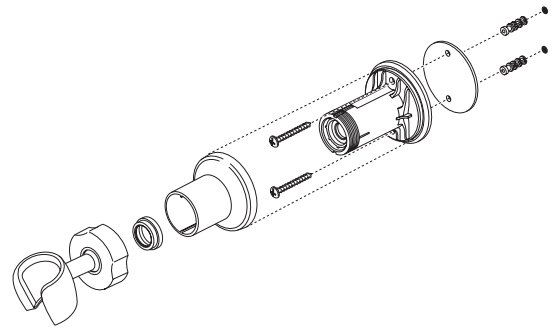

U495D -▲60-PK
Hose & Gaskets
Manguera y Empaques
Tuyau souple et joints

55011, 55013, 55020, 55021, 55085, 57923 & 55386
Series/Series/Seria

RP61294▲
Mounting Bracket
Consola de montaje
Support

55424, 55445, 55433, 55421, 59716
Series/Series/Seria