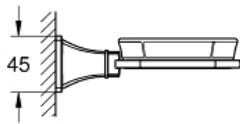

GRANDERA  
Holder with Ceramic Soap Dish  
MODEL # 40628000

Pure Freude  
an Wasser

**Product Description:**  
GRANDERA  
Holder with Ceramic Soap Dish

**Standard Specification:**

- Concealed fastening
- GROHE StarLight chrome finish