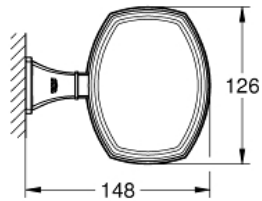

GRANDERA  
Holder with Ceramic Soap Dish  
MODEL # 40628000

Pure Freude  
an Wasser

**Product Description:**  
GRANDERA  
Holder with Ceramic Soap Dish

**Standard Specification:**

- Concealed fastening
- GROHE StarLight chrome finish