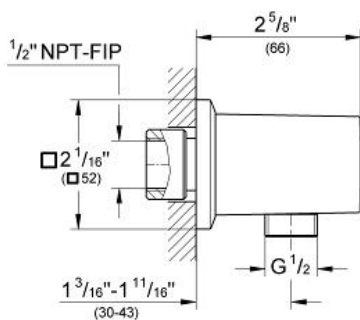

ALLURE BRILLIANT  
Shower outlet elbow

MODEL # 27708000

Pure Freude  
an Wasser

GROHE

C

**Product Description:**  
ALLURE BRILLIANT  
Shower outlet elbow

**Standard Specification:**

- 1/2" (13 mm) NPT Male Threads
- Protected against backflow
- GROHE StarLight chrome finish

**Applicable Codes & Standards:**

- Energy Policy Act of 1992
- ASME A112.18.1/CSA B125.1

**Color:**

- 27708000 StarLight Chrome