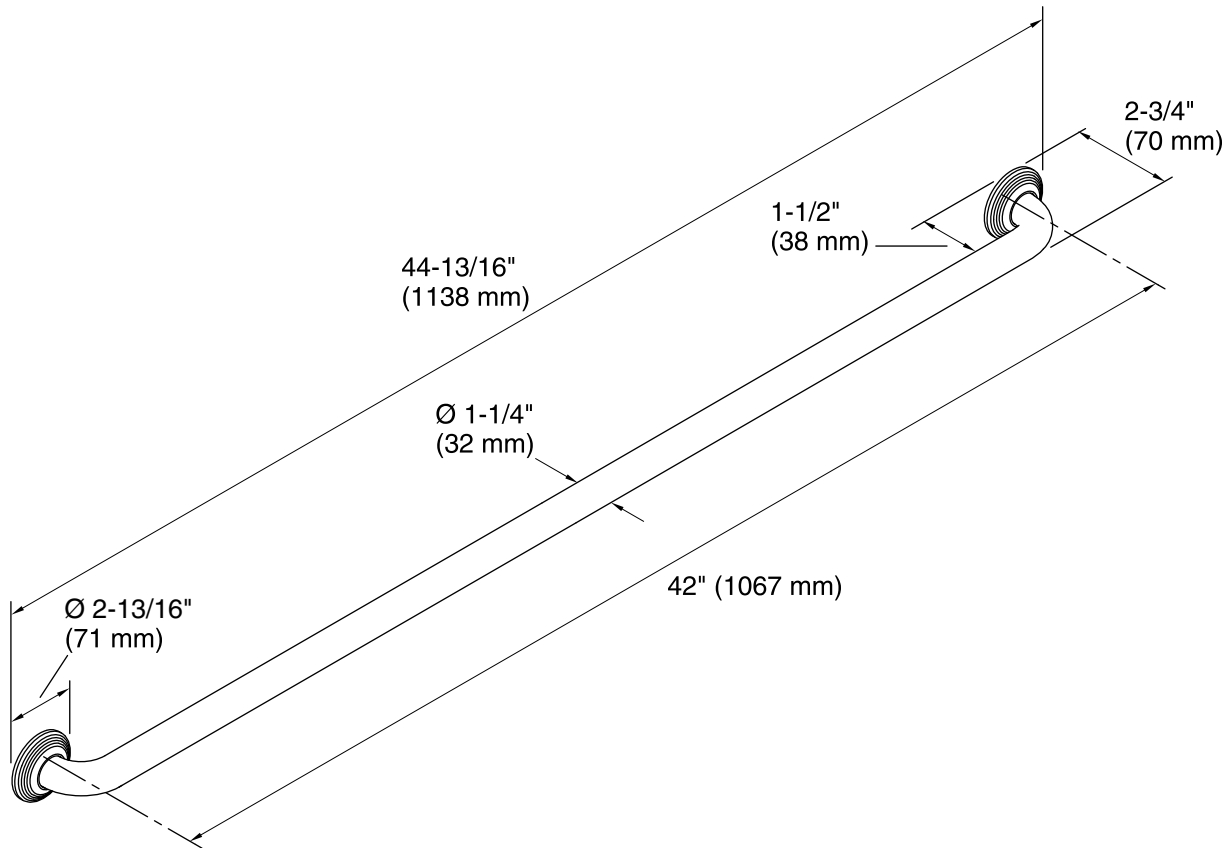

Technical Information

All product dimensions are nominal.

Notes

Measure your actual product for roughing-in details.

WARNING: Risk of personal injury. The wall plates on the grab bar must be mounted to a brace between the wall studs. This will ensure that the weight of the user is adequately supported.