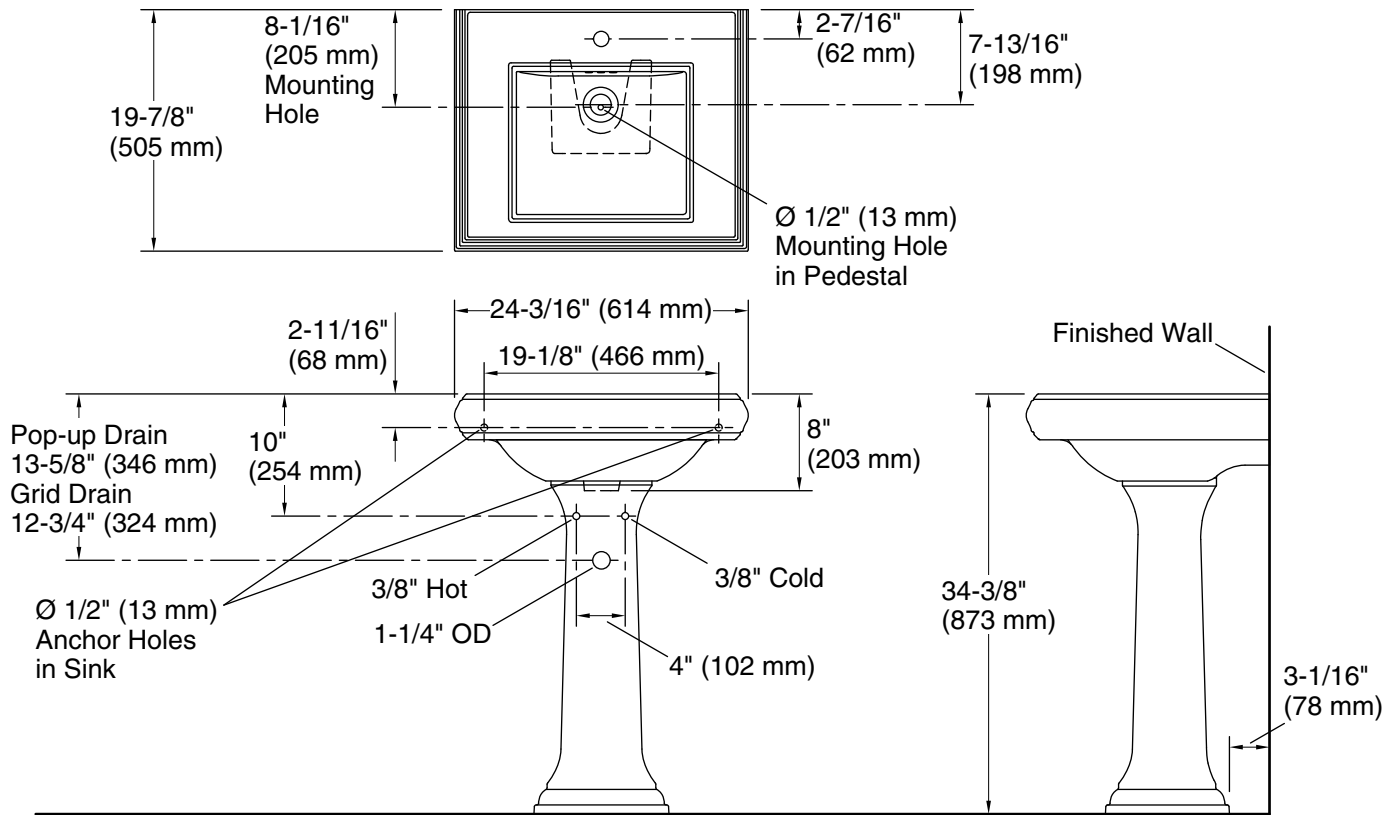

Memoirs® Classic
Pedestal Bathroom Sink
K-2238-1

Features

- Single faucet hole.
- Refined rectangular basin.
- Overflow drain.
- Combination consists of the K-2239-1 basin and the K-2267 pedestal.
- Coordinates with other products in the Memoirs collection.

- 1041816 Hardware kit, Hollow Wall

Included Components

Product consists of:

- K-2267 Bathroom Sink Pedestal
- K-2239-1 Pedestal/Console Table Bathroom Sink

Additional Components:

- Accessory pack
- Rubber pads

Technical Information

All product dimensions are nominal.

Bowl configuration:	Single
Installation:	Pedestal
Bowl area (Only):	Length: 15" (381 mm) Width: 13" (330 mm) Water depth: 4-1/2" (114 mm)
Number of deck holes:	1
Faucet hole(s):	1-3/8" (35 mm)
Drain hole:	1-3/4" (44 mm)