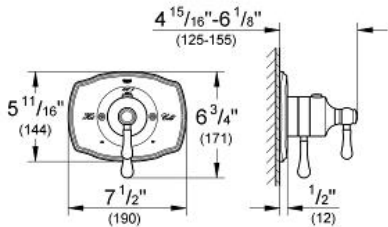

# GROHTHERM 2000 AUTHENTIC Dual Function Thermostatic Trim with Control Module

MODEL # 19825000

Pure Freude  
an Wasser

ADA

### Product Description:

**GROHTHERM 2000 AUTHENTIC**

**Dual Function Thermostatic Trim with Control Module**

### Standard Specification:

- For shower/tubs with non-diverter tub spout or for 2 shower outlet applications
- **GROHE TurboStat** technology
- Integrated volume control
- 2-way diverter function
- Requires GrohFlex universal rough-in box (35 026 000) (sold separately)
- **GROHE SilkMove**
- **GROHE StarLight** chrome finish
- 6.3 gpm at 45 psi (bottom outlet)
- 3.2 gpm at 45 psi (top outlet)
- ABS trim plate