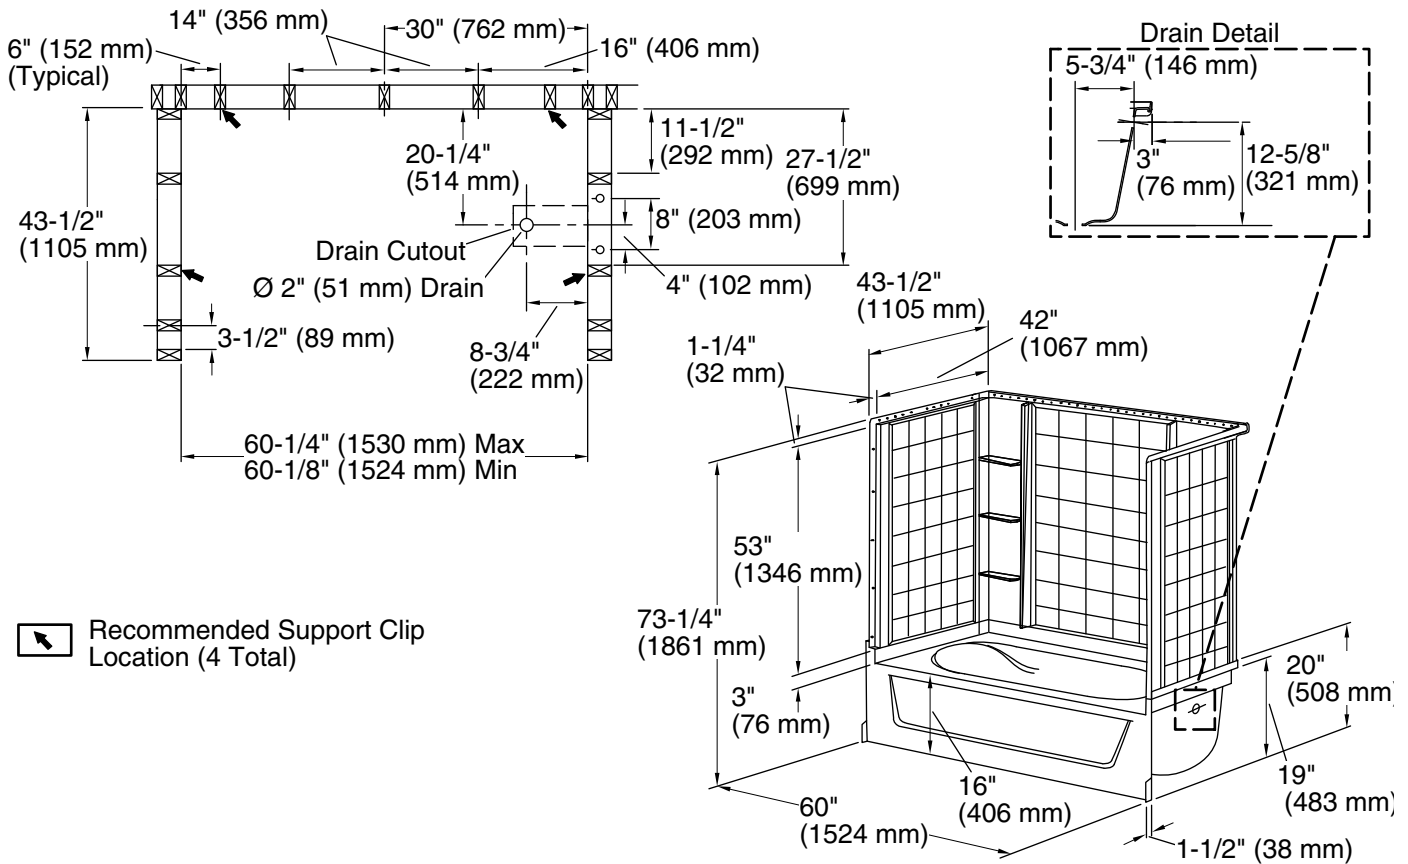

## Included Components

Product consists of:

- 71114100 60" x 43-1/2" tile bath/shower wall set
- 71111120 60-1/4" x 42" bath

### Technical Information

All product dimensions are nominal.

Installation:	Three-wall alcove
Drain location:	Right
Basin area, bottom:	42" x 27" (1067 mm x 686 mm)
Basin area, top:	52" x 35" (1321 mm x 889 mm)
Water depth:	11" (279 mm)
Water capacity:	55 gal (208.2 L)
Maximum door height:	55-3/4" (1416 mm)
Maximum door width:	58-1/2" (1486 mm)