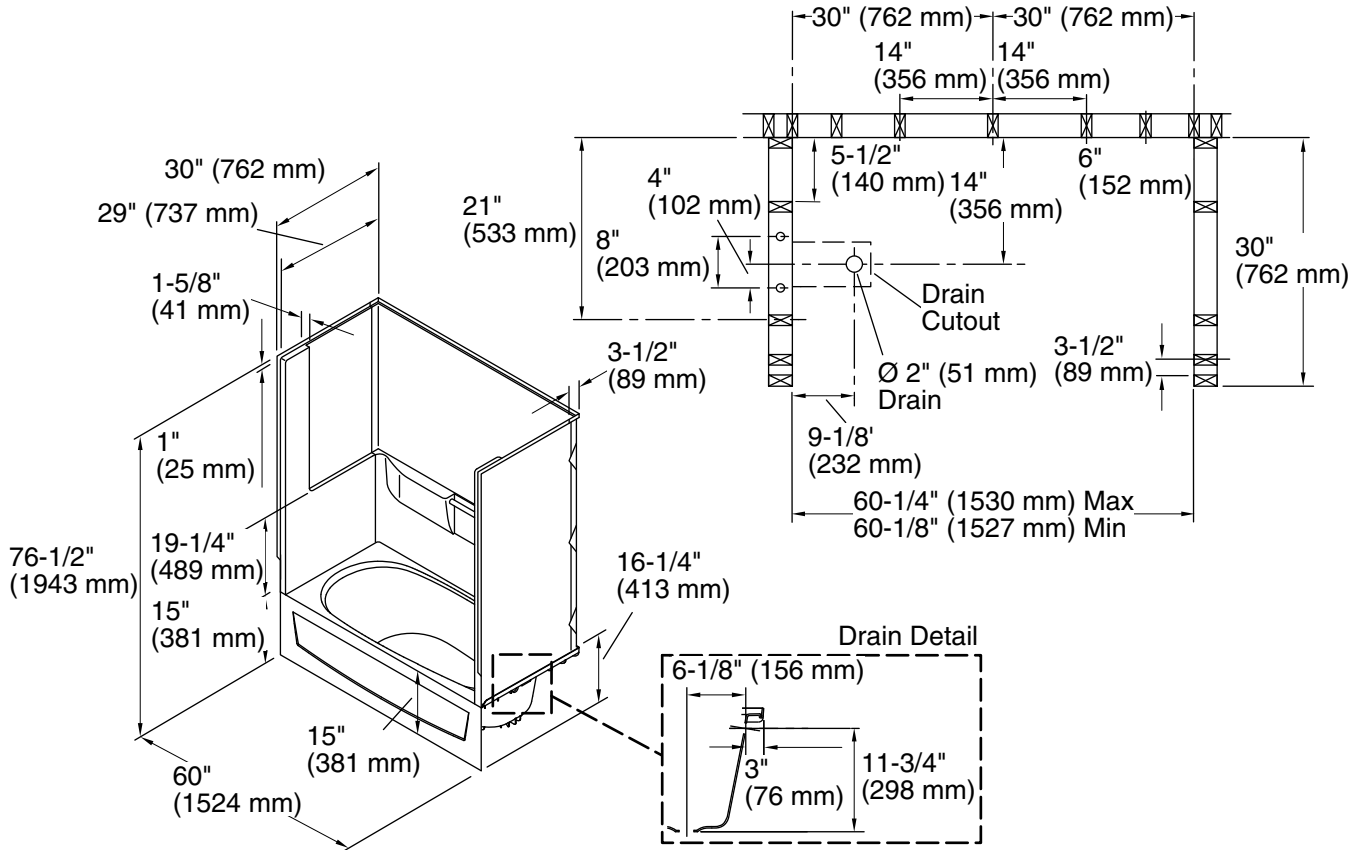

Performa™

60-1/4" x 29" bath/shower
71040120

Features

- 15" (381 mm) apron.
- Tongue-and-groove walls with snap-together installation.
- High-gloss walls.
- Full caulking required in all seams.
- Acrylic towel bar and molded-in shelving.

Included Components

Product consists of:

- 71041120 60-1/4" x 29" bath
- 71044100 60" x 30" bath/shower wall set

Codes/Standards

- CSA B45.5/IAPMO Z124
- ASTM E162
- ASTM E662
- HUD, UM Bulletin 73

Warranty – Bathing Fixtures (and) Kitchen and Utility Sinks Made of Solid Vikrell® Material

See website for detailed warranty information.

Available Colors/Finishes

Color tiles intended for reference only.

Color	Code	Description
	0	White
	96	KOHLER Biscuit

Technical Information

All product dimensions are nominal.

Installation:	Three-wall alcove
Drain location:	Right
Basin area, bottom:	21" x 39" (533 mm x 991 mm)
Basin area, top:	24" x 53" (610 mm x 1346 mm)
Water depth:	10-1/4" (260 mm)
Water capacity:	35 gal (132.5 L)
Maximum door height:	59-1/2" (1511 mm)
Maximum door width:	56-3/4" (1441 mm)