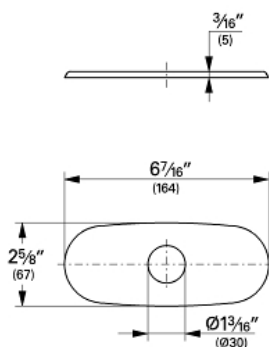

6" Escutcheon
MODEL # 07551EN0

Pure Freude
an Wasser

GROHE

Product Description:

6" Escutcheon

Standard Specification:

- For use with centerset kitchen, bar, lavatory and bidet faucets to cover unused mounting hole.
- **GROHE StarLight** finish