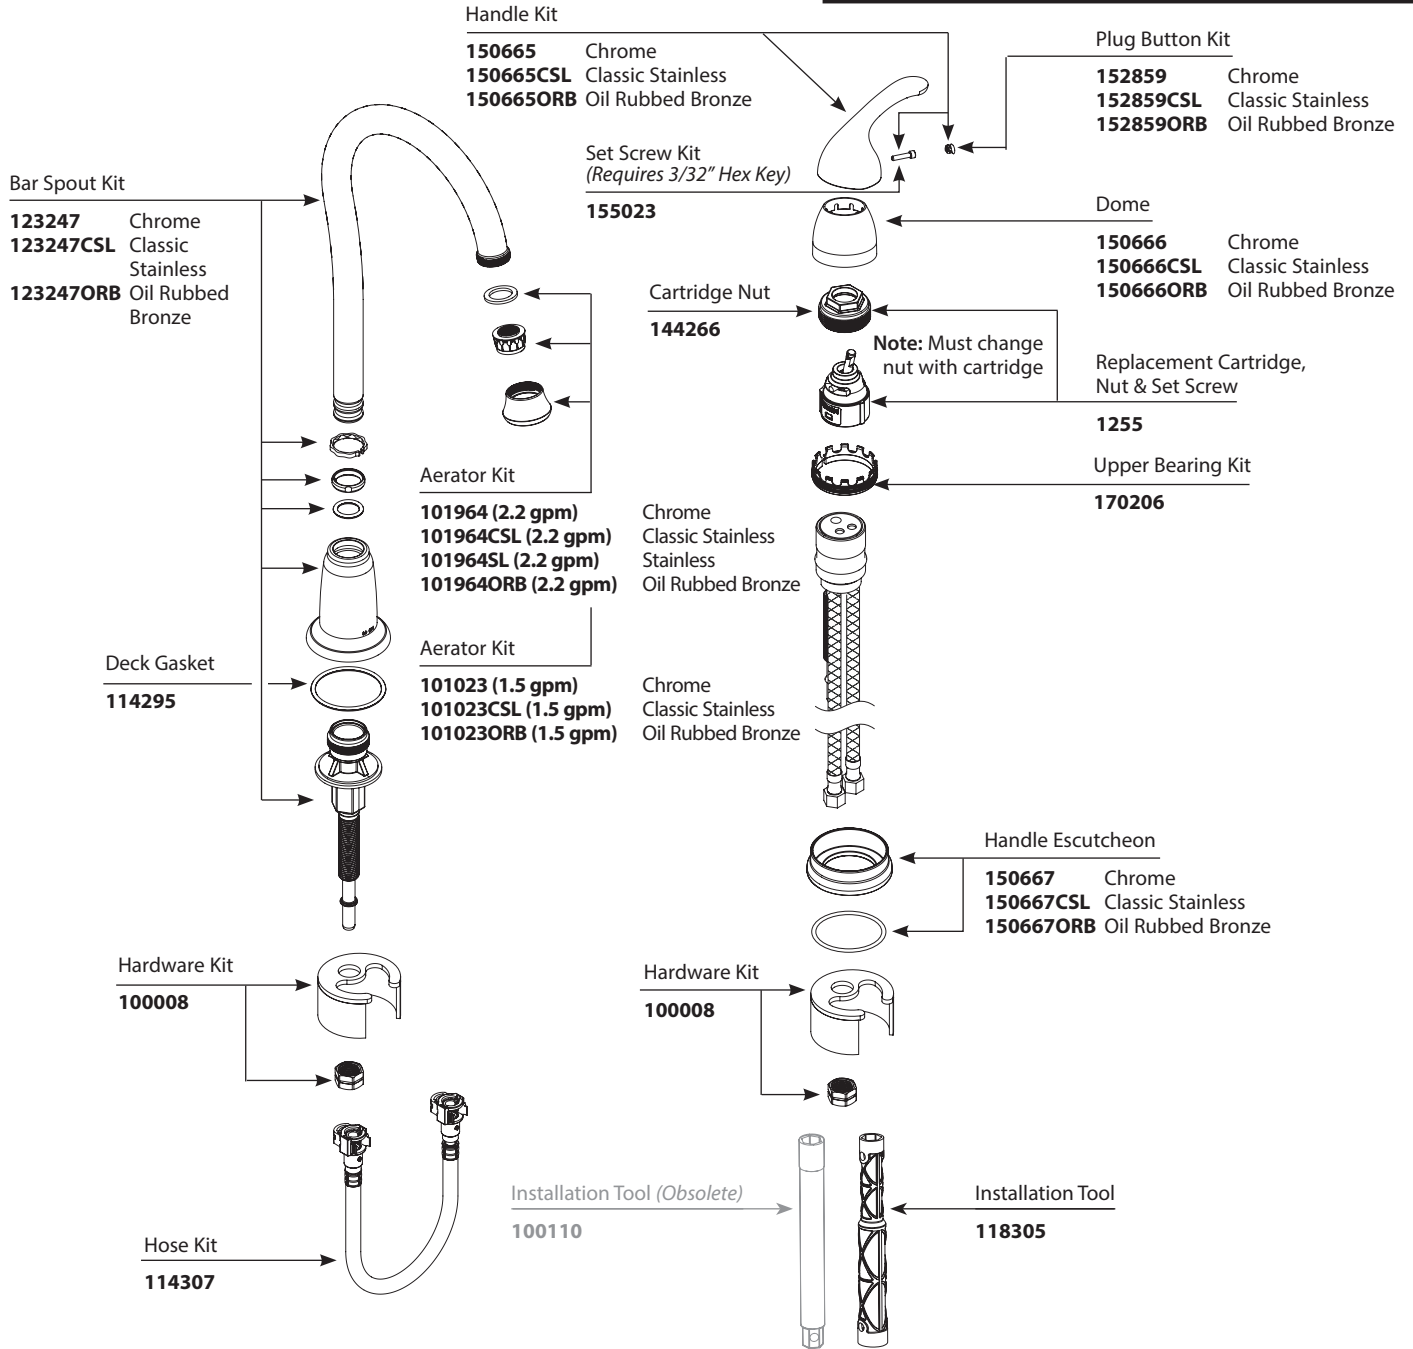

■ Order by Part Number

There is more than one version of this model.
Page down to identify the version you have.

CAMERIST™		
Single-Handle Prep Bar Faucet		
MODEL	TYPE	FINISH
4905	Lever	Chrome
4905CSL	Lever	Classic Stainless
4905ORB	Lever	Oil Rubbed Bronze
4905EP	Lever	Chrome
4905SRS	Lever	Spot Resist Stainless

■ Order by Part Number

CAMERIST™ Single-Handle Prep Bar Faucet		
MODEL	TYPE	FINISH
4905	Lever	Chrome
4905CSL	Lever	Classic Stainless
4905ORB	Lever	Oil Rubbed Bronze

■ Order by Part Number

CAMERIST™ Single-Handle Prep Bar Faucet		
MODEL	TYPE	FINISH
4905	Lever	Chrome
4905CSL	Lever	Classic Stainless
4905ORB	Lever	Oil Rubbed Bronze
86905	Lever	Chrome
DISCONTINUED		
4905SL	Lever	Stainless