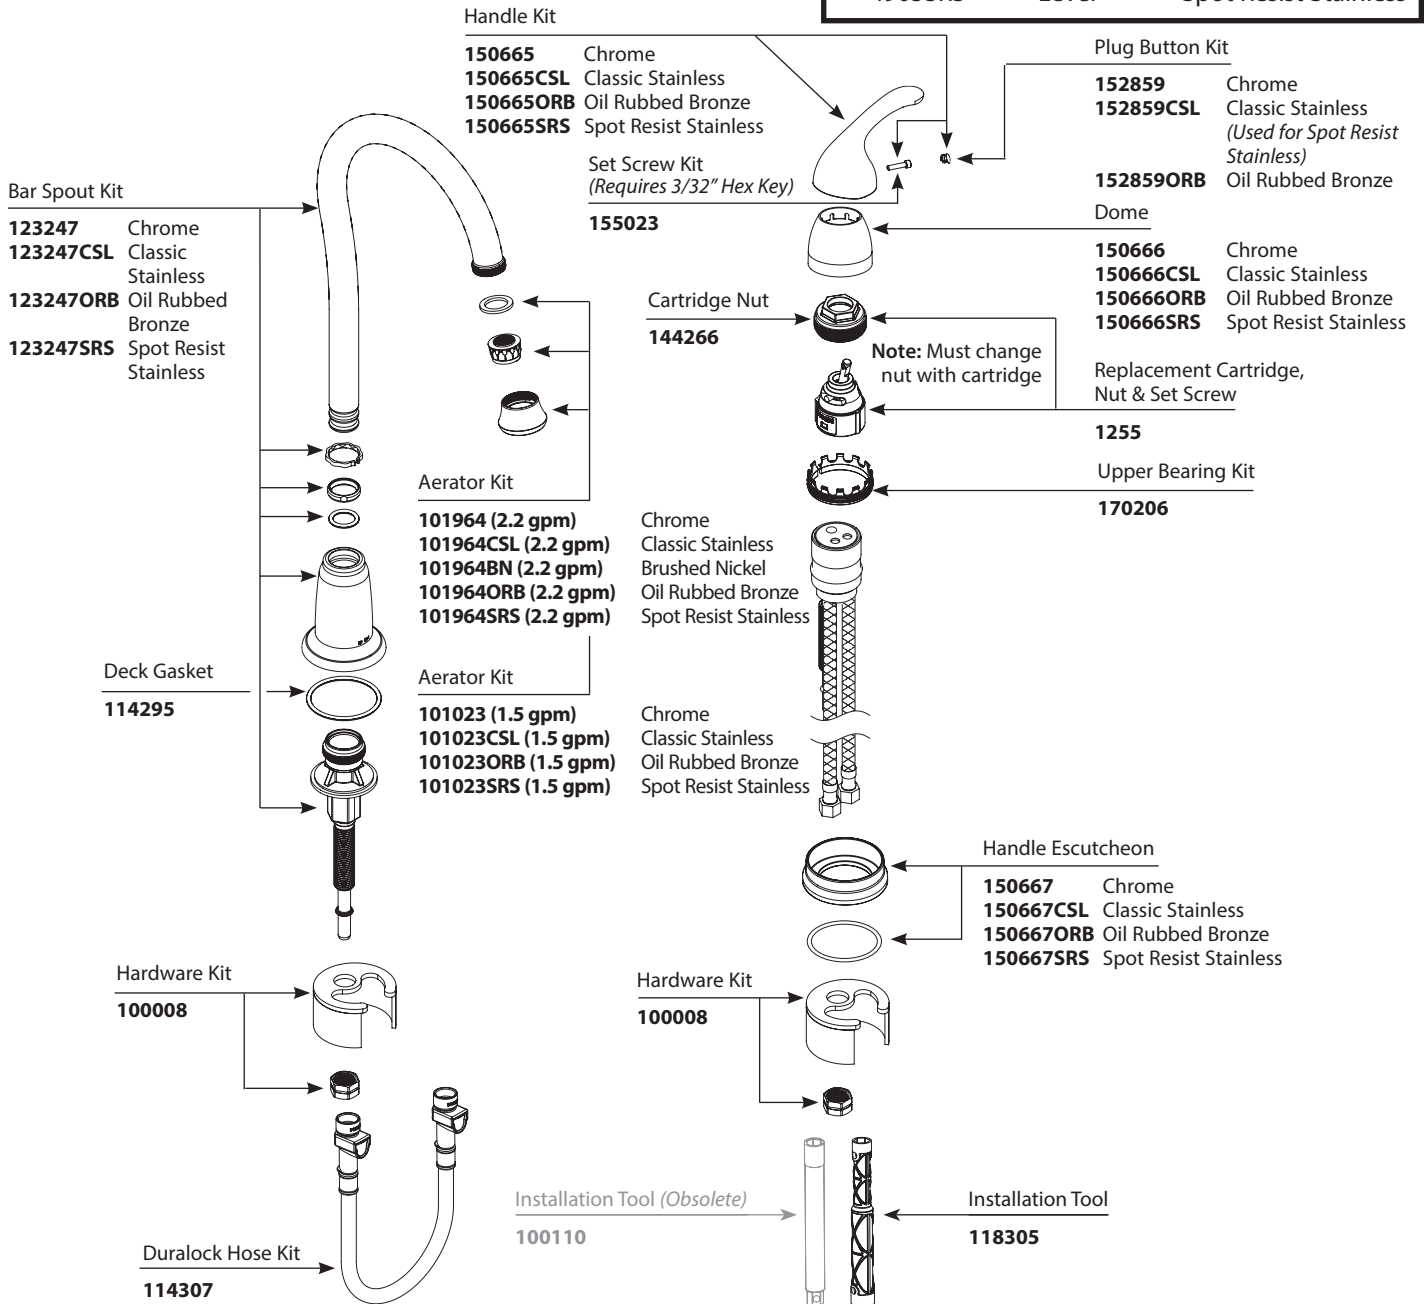

■ Order by Part Number

There is more than one version of this model.
Page down to identify the version you have.

CAMERIST™		
Single-Handle Prep Bar Faucet		
MODEL	TYPE	FINISH
4905	Lever	Chrome
4905CSL	Lever	Classic Stainless
4905ORB	Lever	Oil Rubbed Bronze
4905EP	Lever	Chrome
4905SRS	Lever	Spot Resist Stainless

■ Order by Part Number

CAMERIST™ Single-Handle Prep Bar Faucet		
MODEL	TYPE	FINISH
4905	Lever	Chrome
4905CSL	Lever	Classic Stainless
4905ORB	Lever	Oil Rubbed Bronze

■ Order by Part Number

CAMERIST™ Single-Handle Prep Bar Faucet		
MODEL	TYPE	FINISH
4905	Lever	Chrome
4905CSL	Lever	Classic Stainless
4905ORB	Lever	Oil Rubbed Bronze
86905	Lever	Chrome
DISCONTINUED		
4905SL	Lever	Stainless