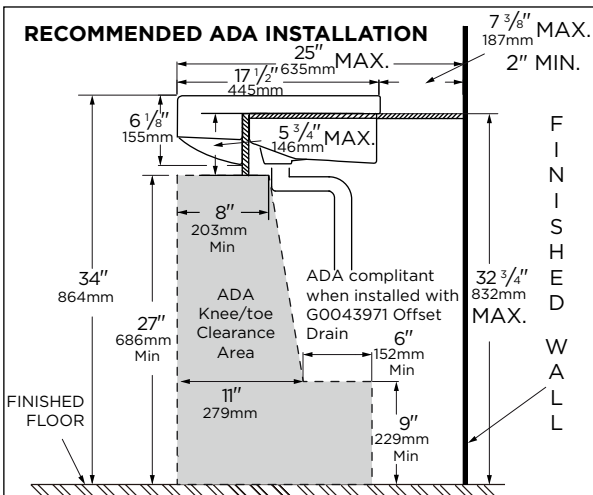

Features:

G0012822 / G0012825

- Vitreous China
- Self-Rimming Sink for semi-recessed installation
- ADA compliant
- Rear Overflow
- Shaped Rectangle
- Space saving design
- Installs on a minimum countertop depth of 13-1/2"
- Faucet and Drain not included

Technical Information:

G0012825 Shown

| | | |
|------------------------|-------------------|------------|
| Item | G0012822 | G0012825 |
| Configuration | Single Hole | 4" Centers |
| Height | 6 1/8" | |
| Width | 21 1/4" | |
| Depth | 17 1/2" | |
| Inside Basin Dimension | 16 3/4" x 10 3/8" | |
| Shipping Weight | 40.8 lbs | |

NOTES: All dimensions are in inches and millimeter. Illustrations may not be drawn to scale.

IMPORTANT:

Dimensions of fixtures are nominal and may vary within the range of tolerances established by ASME standard A 112.19.2