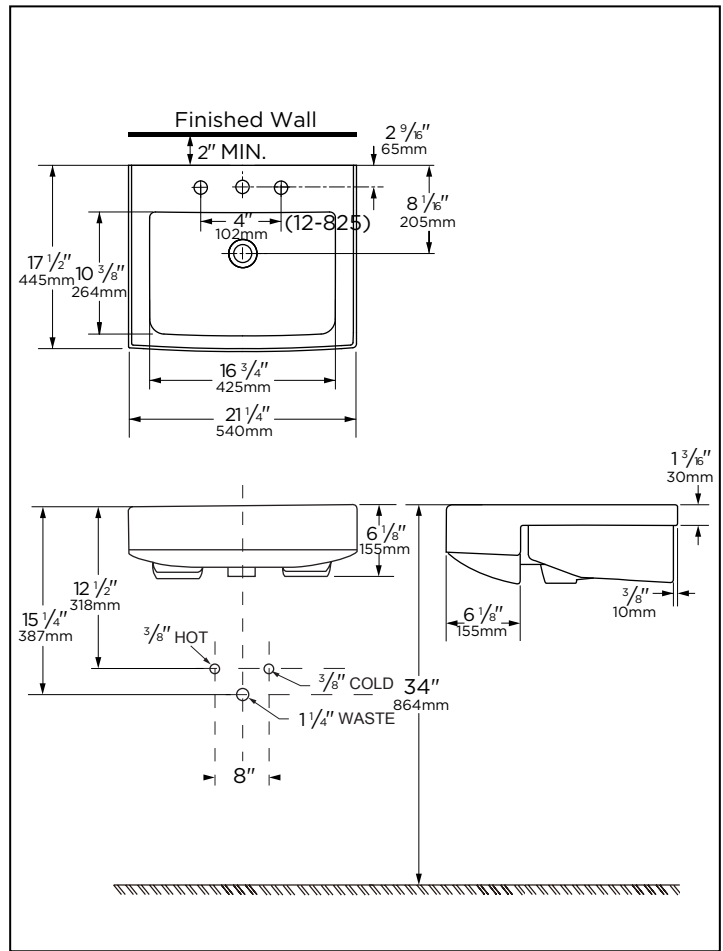

Technical Information:

G0012825 Shown

| | | |
|------------------------|-------------------|------------|
| Item | G0012822 | G0012825 |
| Configuration | Single Hole | 4" Centers |
| Height | 6 1/8" | |
| Width | 21 1/4" | |
| Depth | 17 1/2" | |
| Inside Basin Dimension | 16 3/4" x 10 3/8" | |
| Shipping Weight | 40.8 lbs | |

NOTES: All dimensions are in inches and millimeter. Illustrations may not be drawn to scale.

IMPORTANT:

Dimensions of fixtures are nominal and may vary within the range of tolerances established by ASME standard A 112.19.2