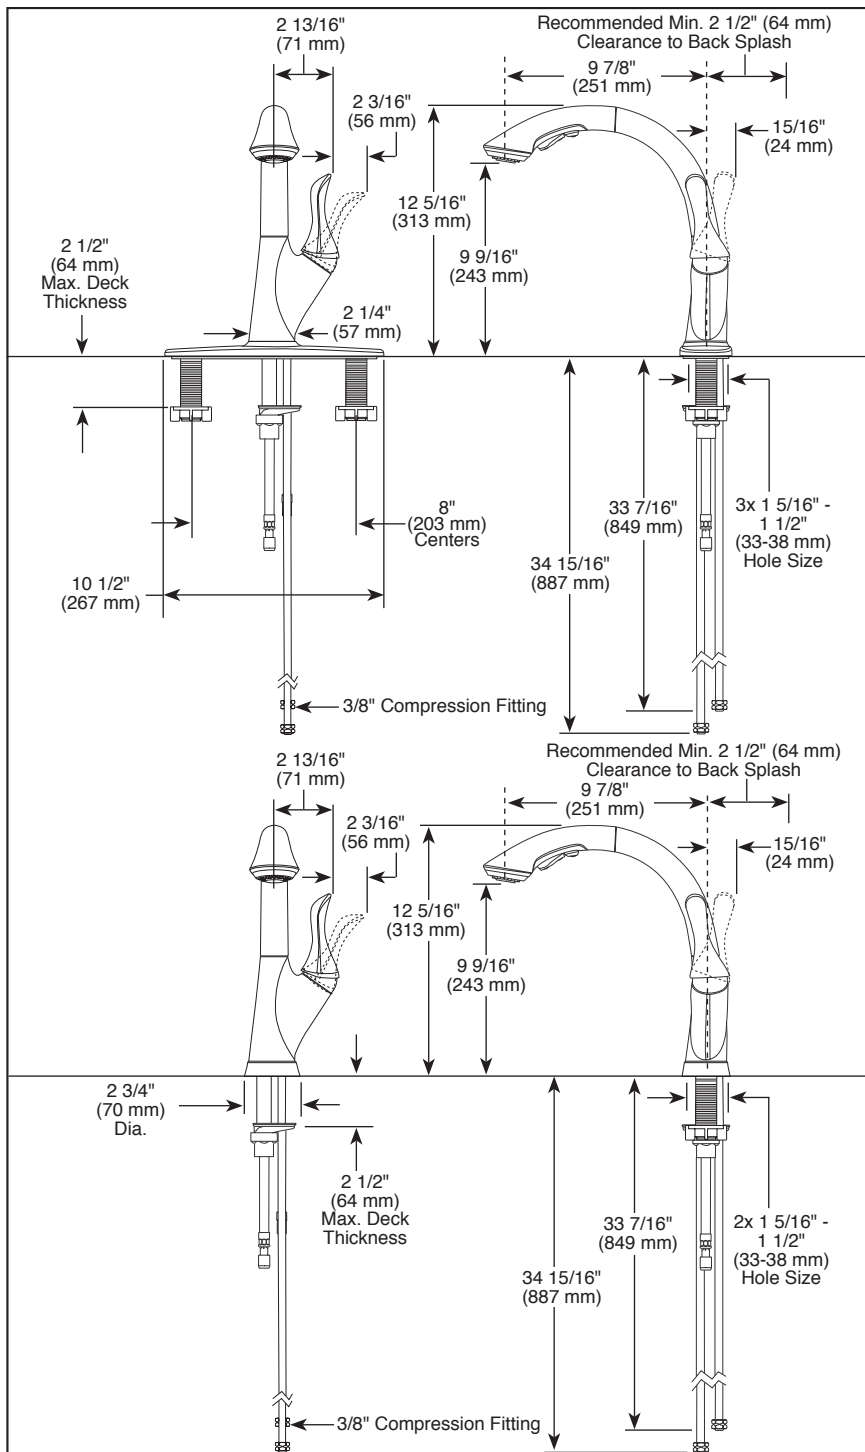

4153-DST▲

Submitted Model No.: _____

Specific Features: _____

▲ Designate Proper Finish Suffix

Delta reserves the right (1) to make changes in specifications and materials, and (2) to change or discontinue models, both without notice or obligation. Dimensions are for reference only. See current full-line price book or www.deltafaucet.com for finish options and product availability.

see what Delta can do™

KITCHEN FAUCETS

- Linden™ Series
- Single Handle Pull-Out

FEATURES:

- DIAMOND Seal® Technology
- Touch-Clean® Sprayhead
- 2-Function Pull-Out w/Multi-Flow™

STANDARD SPECIFICATIONS:

- Max flow rate of 1.5 gpm @ 60 psi, 5.7 L/min @ 414 kPa
- One or three hole mount (escutcheon included)
- Diamond coated ceramic cartridge
- 3/8" O.D. straight, staggered PEX supply tubes
- Spout rotates 360°
- Red/blue indicator markings
- Two-function wand; aerated stream or spray
- Dual integral check valves in spout
- Spout is connected to valve body with a 53" (1346 mm) long hose