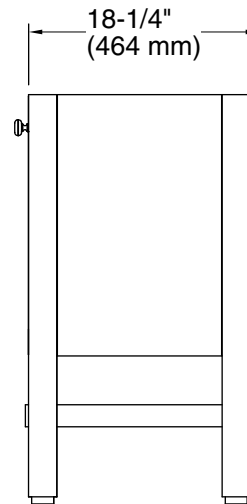

Features

- Finishes resist moisture, scratches, and stains.
- Three-way adjustable slow-close door hinges with 100-degree opening capability for easy cabinet access.
- Includes decorative cabinet hardware.
- Combines with the K-2979 Tresham integrated sink (sold separately) for a complete vanity.
- Coordinates with the K-2684 Tresham tall storage tower and K-2607 Tresham pull-out bridge (sold separately, only available in Woodland (-F69) finish).
- Coordinates with other products in the Tresham collection.

Technical Information

All product dimensions are nominal.

Notes

Install this product according to the installation guide.

Select the type of fastener based on the wall material. A minimum 500 lb (227 kg) load bearing fastener is recommended.