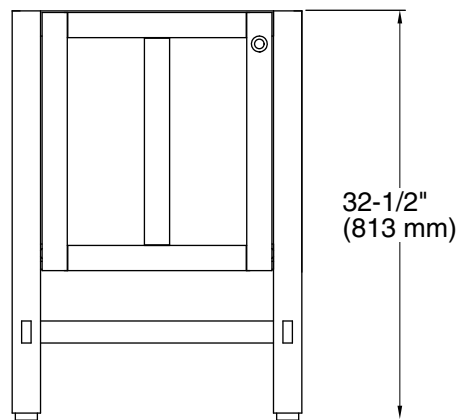

Features

- Finishes resist moisture, scratches, and stains.
- Three-way adjustable slow-close door hinges with 100-degree opening capability for easy cabinet access.
- Includes decorative cabinet hardware.
- Combines with the K-2979 Tresham integrated sink (sold separately) for a complete vanity.
- Coordinates with the K-2684 Tresham tall storage tower and K-2607 Tresham pull-out bridge (sold separately, only available in Woodland (-F69) finish).
- Coordinates with other products in the Tresham collection.

Technical Information

All product dimensions are nominal.

Notes

Install this product according to the installation guide.

Select the type of fastener based on the wall material. A minimum 500 lb (227 kg) load bearing fastener is recommended.