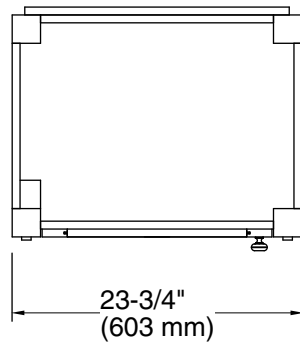

Technical Information

All product dimensions are nominal.

Notes

Install this product according to the installation guide.

Select the type of fastener based on the wall material. A minimum 500 lb (227 kg) load bearing fastener is recommended.