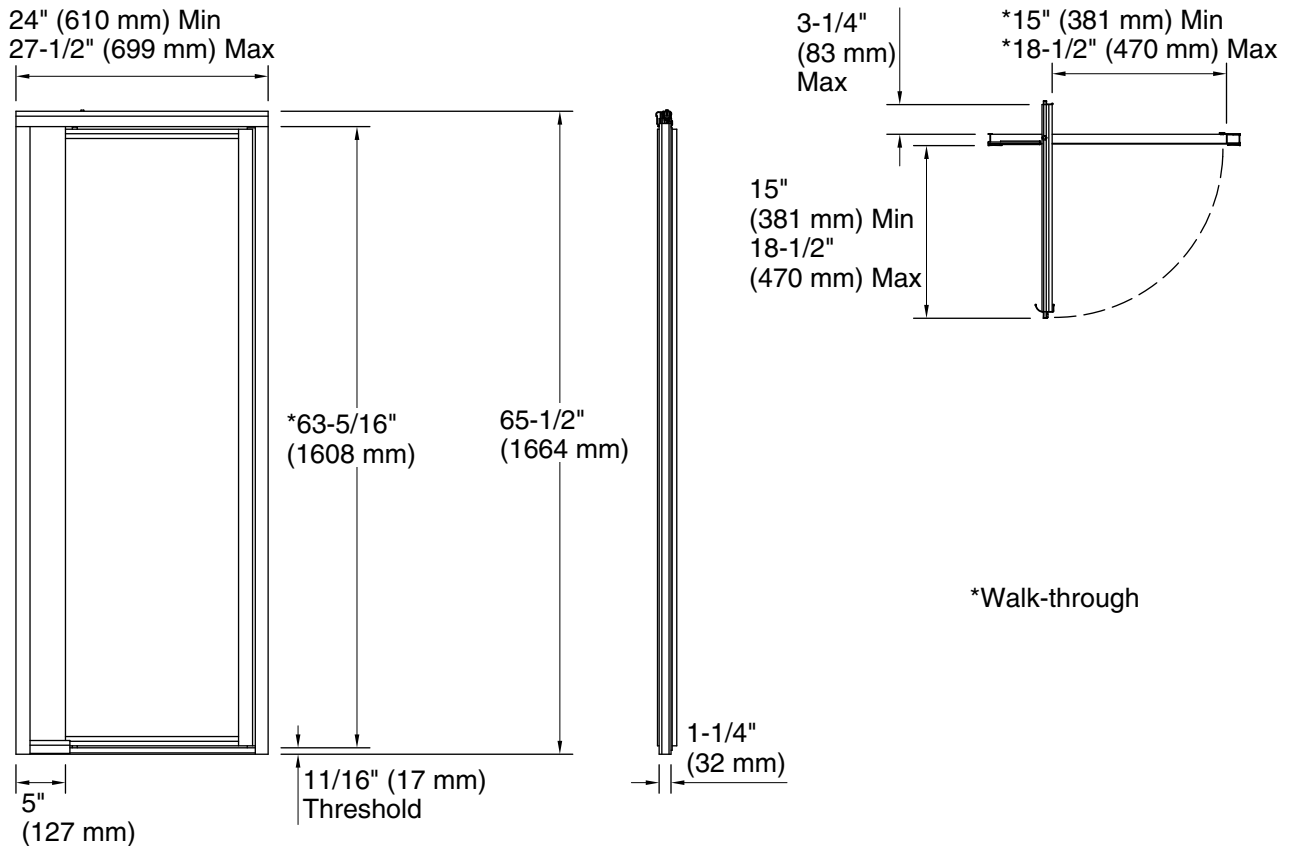

*Walk-through

Technical Information

All product dimensions are nominal.

- Installation type: For shower base installation
- Opening Width - Min: 24" (610 mm)
- Opening Width - Max: 27-1/2" (699 mm)
- Walk-through - Min: 15" (381 mm)
- Walk-through - Max: 18-1/2" (470 mm)
- Base-To-Wall Radius - Max: 3/8" (10 mm)
- Glass thickness: 1/8" (3 mm)

Notes

- Install this product according to the installation guide.
- The vertical opening should be a minimum of 67" (1702 mm) to allow for installation clearance.