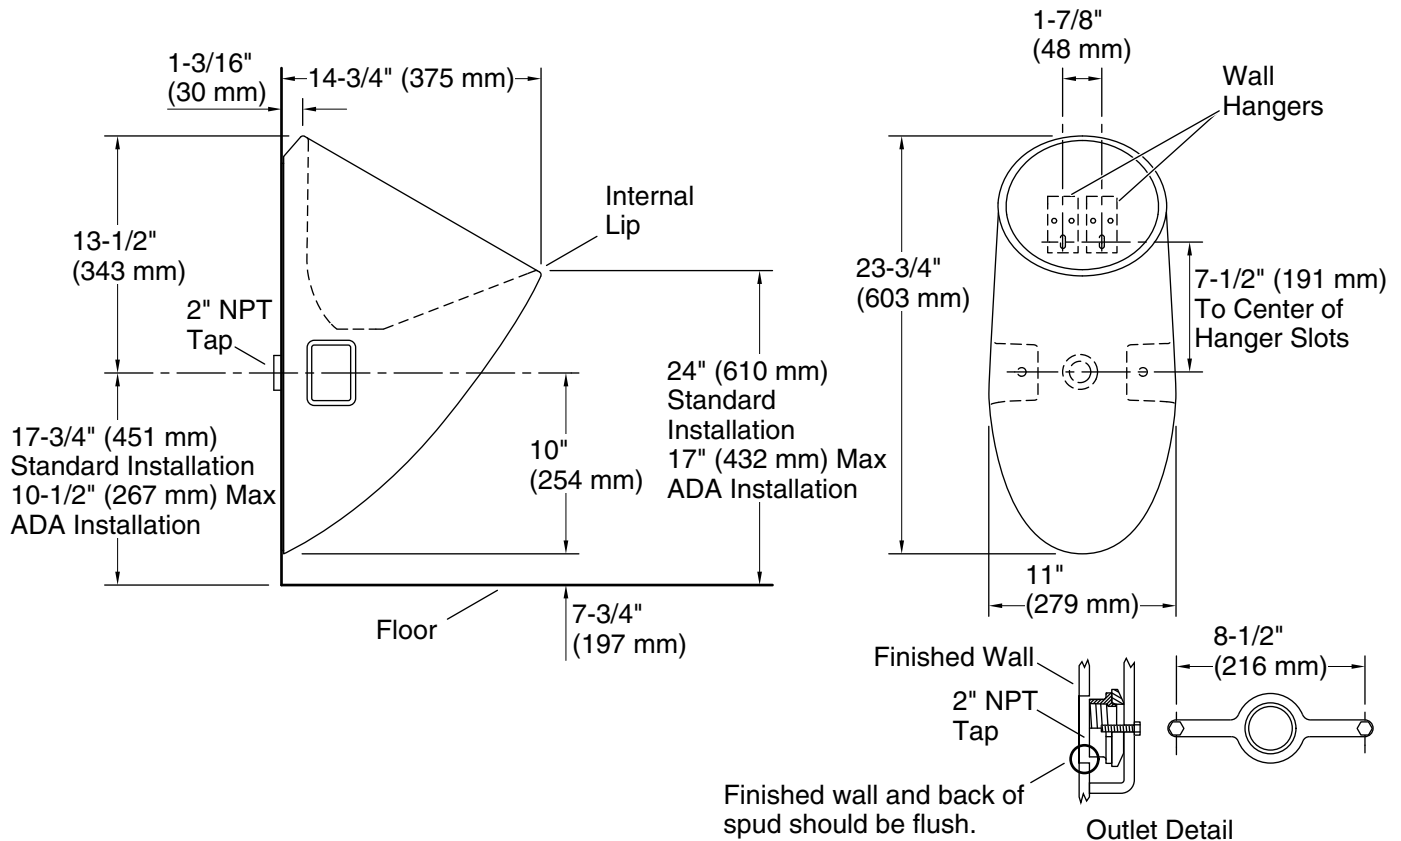

Features

- Waterless urinal.
- 14-3/4" (375 mm) extended rim.

Material

- Vitreous china.

Recommended Products/Accessories

- 1048656 Sealing Liquid 128 oz
- 1048656-P Sealing Liquid - Case
- 1174866 Waterless Urinal Cleaner 3-Pack
- K-4929 Waterless Urinal Maintenance Balls

Included Components

Additional Components:

- 2" outlet spud
- 3 oz (89 ml) Sealing Liquid Sample
- Cleaner Sample
- Hanger(s)
- Removable Strainer
- Urinal Ball Sample

ADA

Codes/Standards

ASME A112.19.2/CSA B45.1
ASME A112.19.19
ADA
ICC/ANSI A117.1

Technical Information

All product dimensions are nominal.

Spud size: 2", Outlet, Rear

Notes

Install this product according to the installation guide.

CAUTION: Risk of property damage. When connecting waterless urinals to the building drain waste vent system, do not use copper pipe or copper tube connectors. The use of a copper connector will result in corrosion of the connector and potential building structure damage caused by leakage.

Roughing-in remains the same when using the optional 3" outlet spud.

Recommended ADA outlet spud height will account for normal product variation.

For ADA compliance, measurement must be 17" (432 mm) or less from the floor to the top of the internal lip.