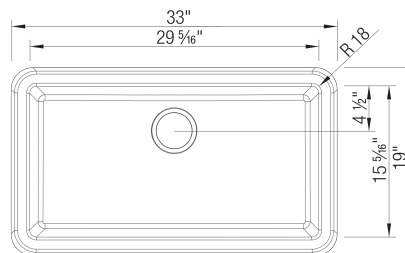

### Design and Planning Tips

- Min cabinet size: 36 in
- Bowl depth: 9-1/4" in ( 235.0 mm )

What is included:  
Installation instructions  
Cabinet template  
Limited Lifetime Warranty

Apron front installation only

Minimum cabinet size: 36"

Cut-out Dimensions: custom installation. Use sink as template

Sink Bowl Dimensions:

Sink Bowl Length (left-to-right): 29.31"

Sink Bowl Width (front-to-back): 15.31"

Sink Bowl Depth: 9.25"