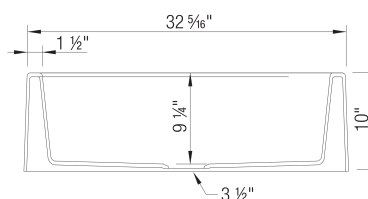

### Design and Planning Tips

- Min cabinet size: 36 in
- Bowl depth: 9-1/4" in ( 235.0 mm )

What is included:  
Installation instructions  
Cabinet template  
Limited Lifetime Warranty

Apron front installation only

Minimum cabinet size: 36"

Cut-out Dimensions: custom installation. Use sink as template

Sink Bowl Dimensions:

Sink Bowl Length (left-to-right): 29.31"

Sink Bowl Width (front-to-back): 15.31"

Sink Bowl Depth: 9.25"

Apron Front Depth: 10"

Drain hole compatible with 3.5" strainers or waste flanges

To protect from damage, this model must be shipped on a pallet. (Cannot be shipped UPS)

Codes/Standards: CSA B45.8-18/IAPMO Z403-2018