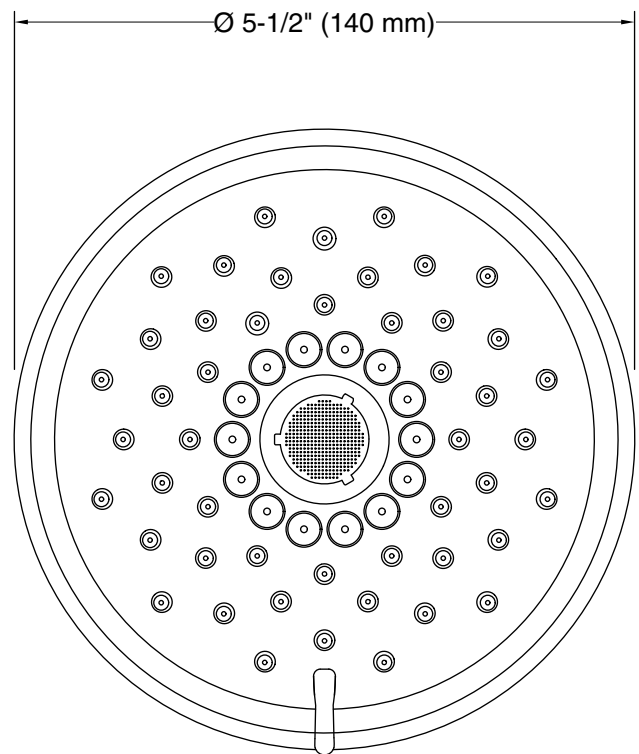

#### Installation

- Shower arm and flange sold separately.
- 1/2"-14 NPT connection.
- Wall-mount.

### Technical Information

All product dimensions are nominal.