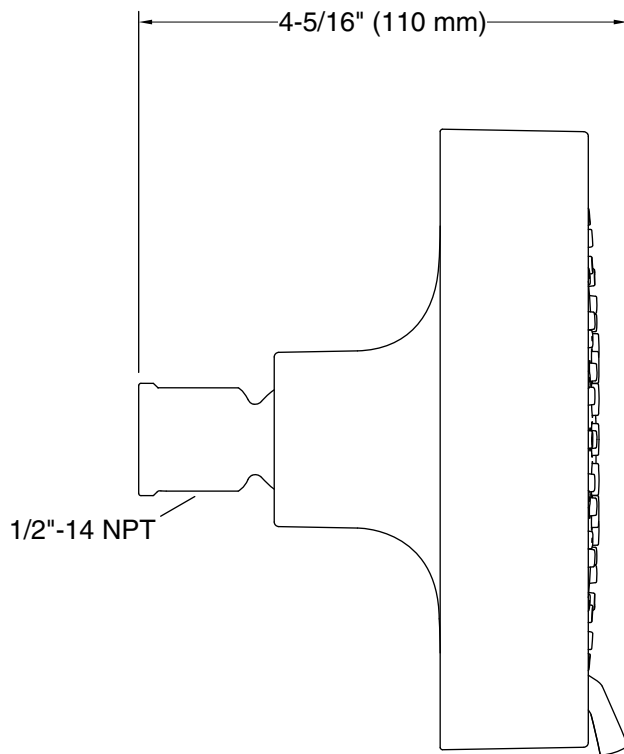

#### Installation

- Shower arm and flange sold separately.
- 1/2"-14 NPT connection.
- Wall-mount.

### Technical Information

All product dimensions are nominal.