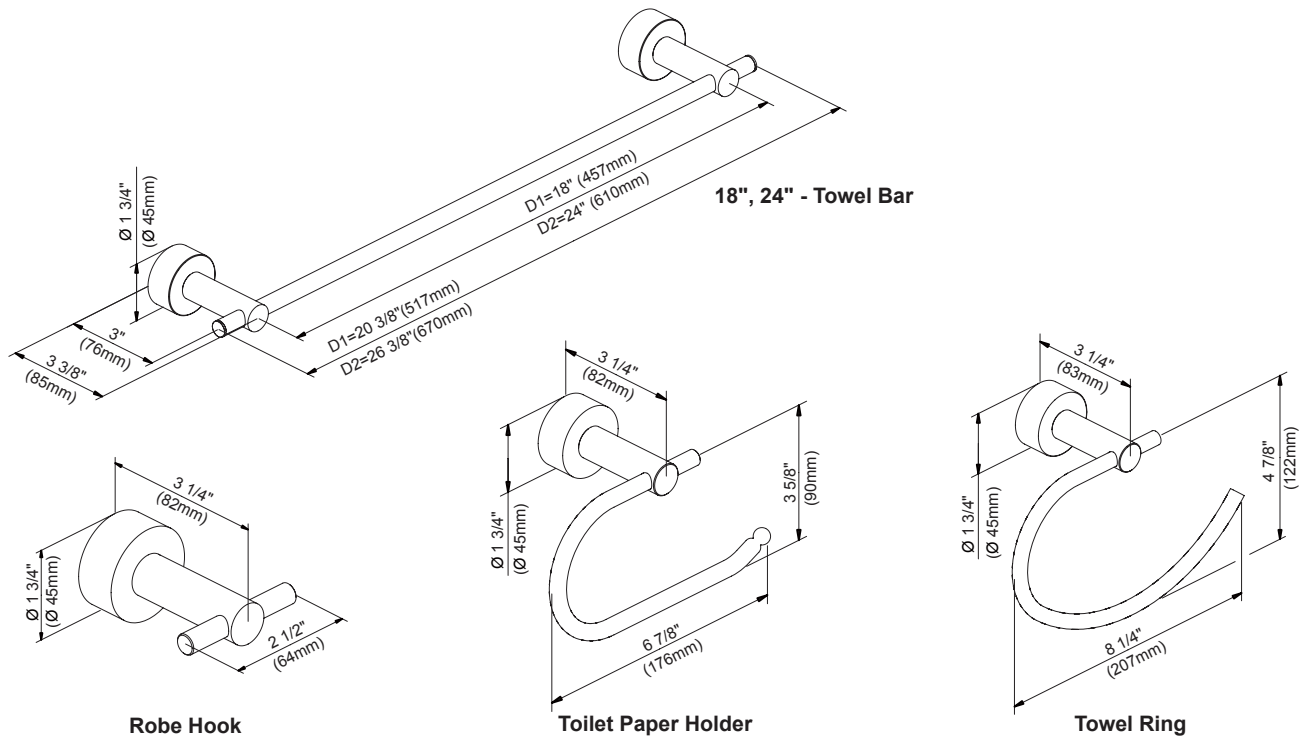

SPECIFICATIONS

Features/Benefits

- Sleek Modern Design
- Coordinates with Amalfi™, Parma® and South Shore™ Collections
- Easy Installation
- Mounting Hardware Included

Available Color/Finishes

Color	Description

Chrome
Please see danze.com or current price list for available finishes.
Finish is defined by additional suffix.

D446412 - 18" Towel Bar
D446422 - 24" Towel Bar

D446161 - Robe Hook

D446232 - Toilet Paper Holder

Submittal Information:

Name: _____
Location: _____

Contractor: _____
Contact #: _____