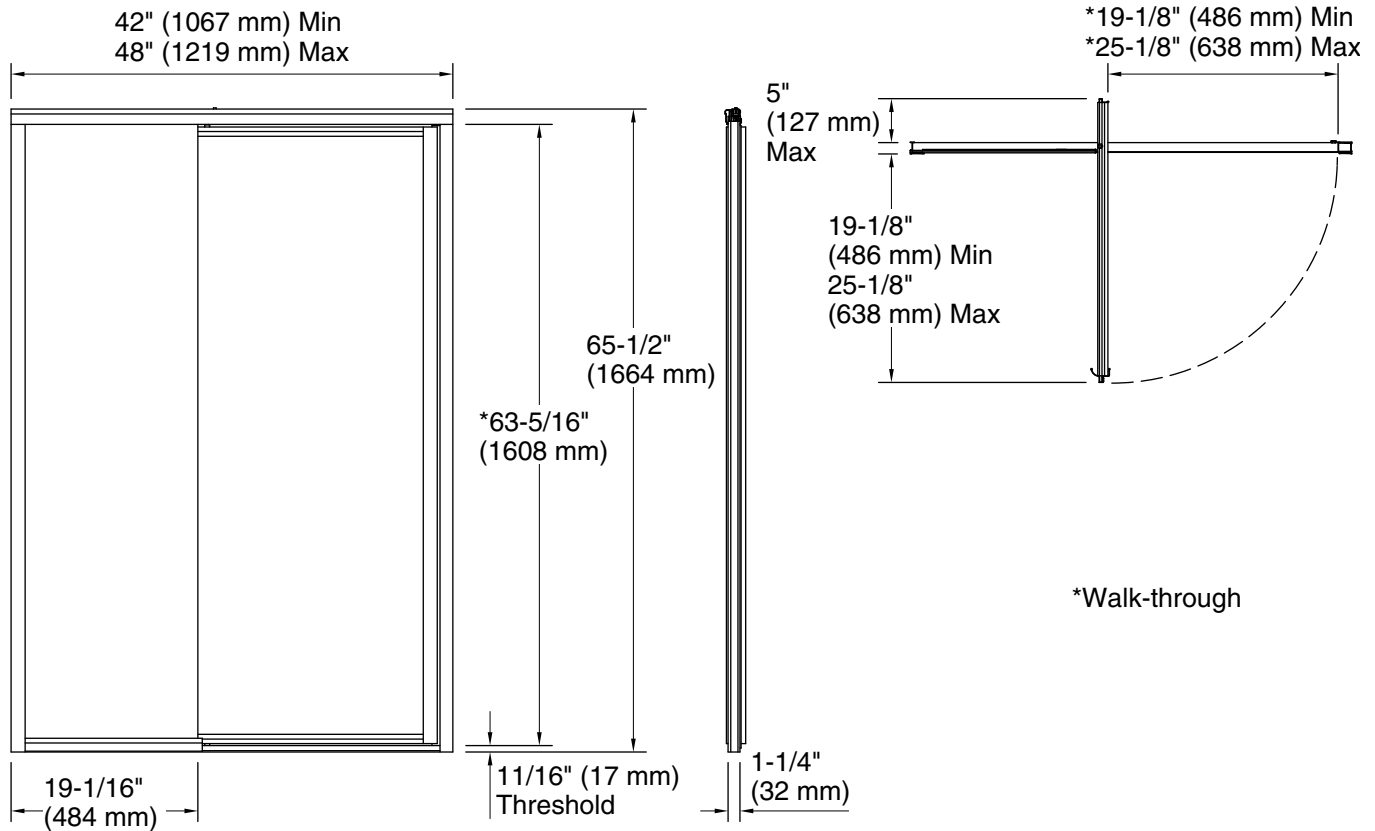

Vista Pivot™ II

Framed pivot shower door
1505D-48

Features

- Framed, 1/8" (3 mm) thick tempered glass.
- Tempered glass ensures maximum safety and durability.
- 19" (482 mm) inline panel 5/32" (4 mm) thick.

Technical Information

All product dimensions are nominal.

- Installation type: For shower base installation
- Opening Width - Min: 42" (1067 mm)
- Opening Width - Max: 48" (1219 mm)
- Walk-through - Min: 19-1/8" (486 mm)
- Walk-through - Max: 25-1/8" (638 mm)
- Base-To-Wall: 3/8" (10 mm)
- Radius - Max: 19-1/8" (486 mm) Min to 25-1/8" (638 mm) Max
- Glass thickness: 1/8" (3 mm)

Notes

- Install this product according to the installation guide.
- The vertical opening should be a minimum of 67" (1702 mm) to allow for installation clearance.