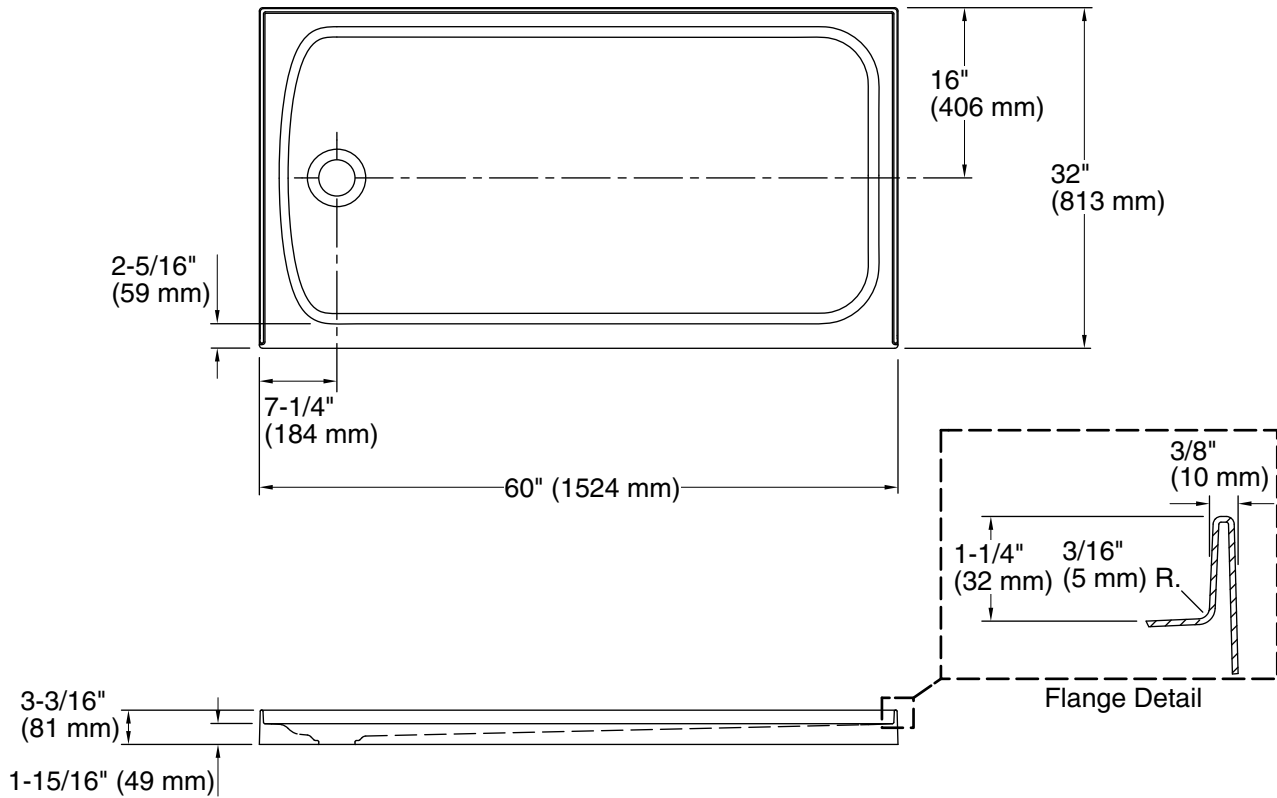

Technical Information

All product dimensions are nominal.

Installation: Three-wall alcove
Drain location: Left
Weight: 128 lbs (58.1 kg)

Notes

Measure your actual product for rough-in details.

Install this product according to the installation instructions.

CAUTION: Risk of property damage and personal injury. Using this product without a shower door may cause water damage and may create a wet and potentially dangerous environment. Install a shower door with this product.

A shower door with a bottom track is required for this receptor. Kohler Co. shall not be responsible for problems encountered due to the installation and use of other manufacturer's shower doors.

Refer to Kohler Fixtures Price Book for complete list of required shower doors for this product.