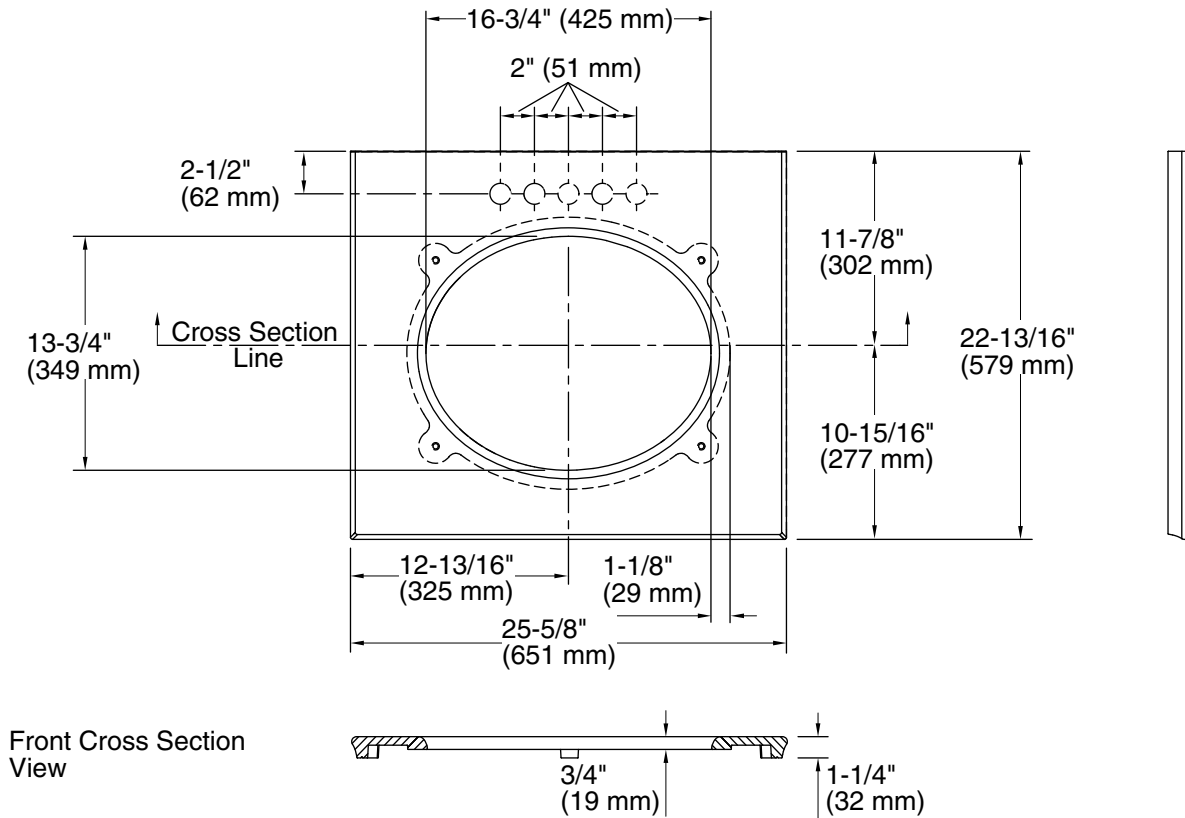

Technical Information

All product dimensions are nominal.

Bowl configuration: Single

Installation: Vanity top/ITB

Bowl area (Only): Length: 16-3/4" (425 mm)
Width: 13-3/4" (349 mm)

Notes

Install this product according to the installation instructions.

Observe all local plumbing and building codes.

This countertop is designed to be installed with a KOHLER or standard-size vanity.

Faucet hole and sink-mounting locations are marked on the underside of the countertop.