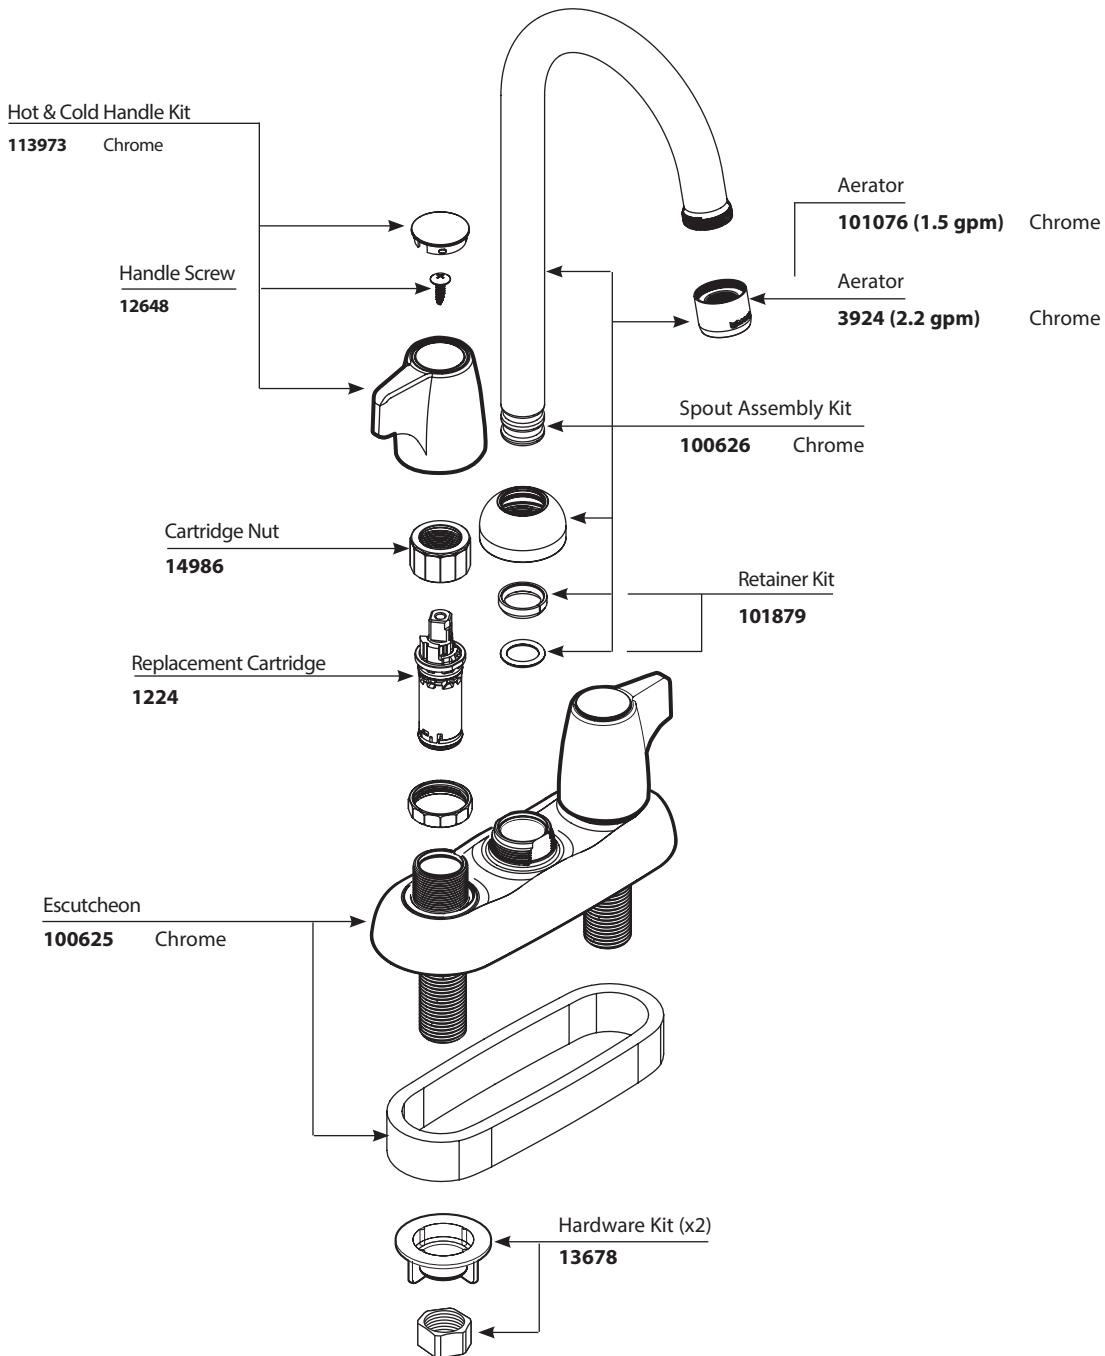

Buy it for looks. Buy it for life.®

Illustrated Parts

■ Order by Part Number

*There is more than 1 version of this model.
Page down to identify the version you have.*

MOEN® Two Handle Bar Faucet	
<u>MODEL</u>	<u>FINISH</u>
4903	Chrome
4903BC	Brushed Chrome
64904	Chrome
87903	Chrome

Buy it for looks. Buy it for life.®

Illustrated Parts

■ Order by Part Number

MOEN® Two Handle Bar Faucet		
MODEL	HANDLE	FINISH
4903	Small Lever	Chrome
64904	Small Lever	Chrome
87903	Small Lever	Chrome