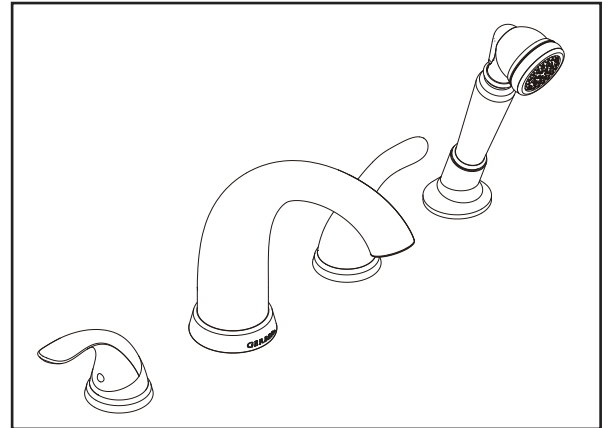

GERBER

G8-307 Series Viper™ Roman Tub Faucet

Features:

- Transitional styling
- Ceramic disc cartridges
- Chrome, brushed nickel or tumbled bronze finishes available
- All brass waterways
- Fully ADA compliant
- Limited lifetime warranty

Standards & Certifications:

- ASME A112.18.1M
- ICC/ANSI A117.1
- IAPMO/cUPC

Catalog Numbers:

- **G8-307** Roman tub filler trim kit, 3pc, Chrome
- **G8-307-BN** Roman tub filler trim kit, 3pc, Brushed Nickel
- **G8-307-BR** Roman tub filler trim kit, 3pc, Tumbled Bronze
- **49-181** Hand shower only, Chrome
- **49-181-BN** Hand shower only, Brushed Nickel
- **49-181-BR** Hand shower only, Tumbled Bronze
- **97-578** Hand shower rough in, hose and holder, Chrome
- **97-578-BN** Hand shower rough in, hose and holder, Brushed Nickel
- **97-578-BR** Hand shower rough in, hose and holder, Tumbled Bronze
- **GH-400** Roman tub filler underbodies, 10" rough-in
- **GH-410** Roman tub filler underbodies, Widespread

Prefixes Available:

None

Suffixes Available:

- -BN Brushed Nickel
- -BR Tumbled Bronze

Job Name	
Date	
Model Specified	
Quantity	
Customer	
Contractor	
Architect/engineer	

Gerber Toll Free Technical Support: 1-888-648-6466
www.gerberonline.com