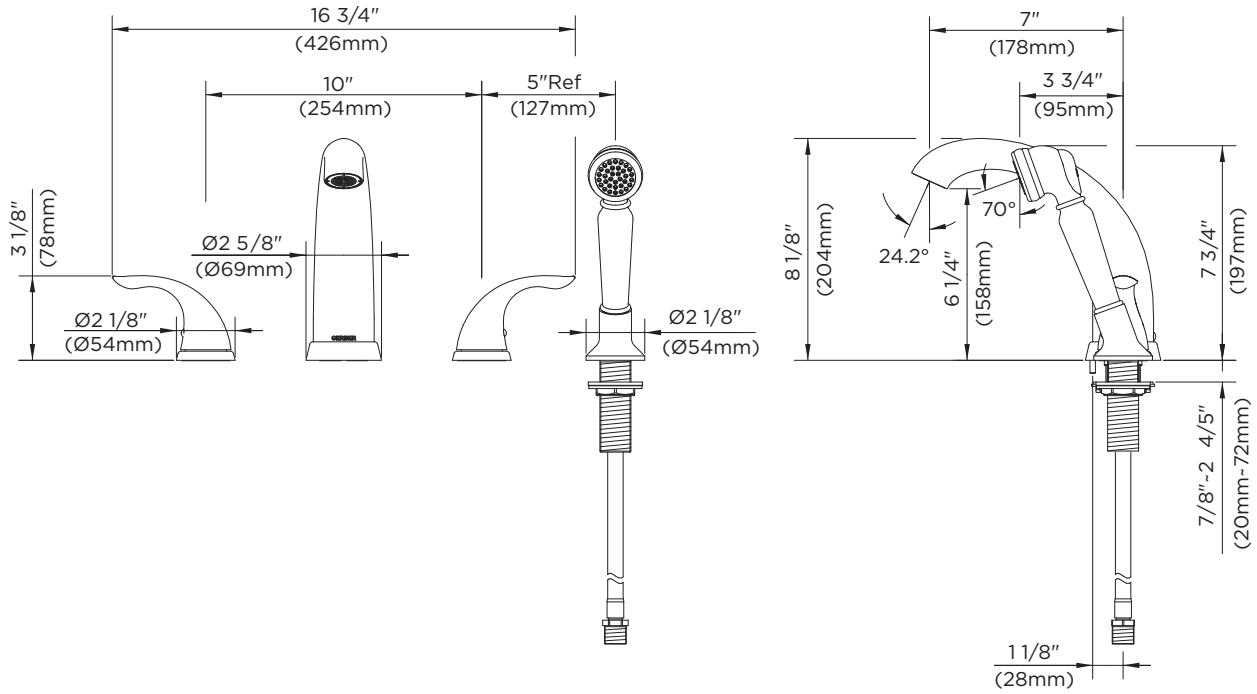

### Catalog Numbers:

- G8-307** Roman tub filler trim kit, 3pc, Chrome
- G8-307-BN** Roman tub filler trim kit, 3pc, Brushed Nickel
- G8-307-BR** Roman tub filler trim kit, 3pc, Tumbled Bronze
- 49-181** Hand shower only, Chrome
- 49-181-BN** Hand shower only, Brushed Nickel
- 49-181-BR** Hand shower only, Tumbled Bronze
- 97-578** Hand shower rough in, hose and holder, Chrome
- 97-578-BN** Hand shower rough in, hose and holder, Brushed Nickel
- 97-578-BR** Hand shower rough in, hose and holder, Tumbled Bronze
- GH-400** Roman tub filler underbodies, 10" rough-in
- GH-410** Roman tub filler underbodies, Widespread

### ROMAN TUB FAUCET ROUGH - IN VALVES - CRITICAL DIMENSIONS

Rough - in GH - 400 (cc) & rough - in valve GH - 410 (widespread)