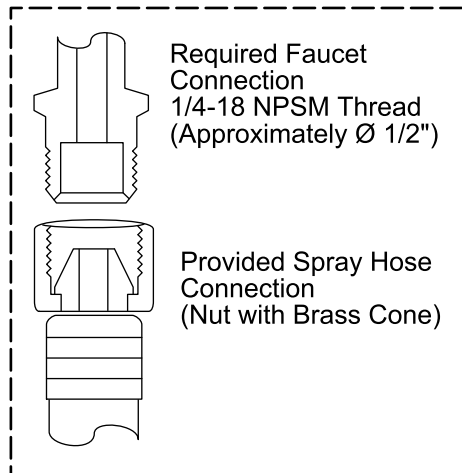

Technical Information

All product dimensions are nominal.

Drain included: No

Notes

Install this product according to the installation guide.

ADA compliant when installed to the specific requirements of these regulations.