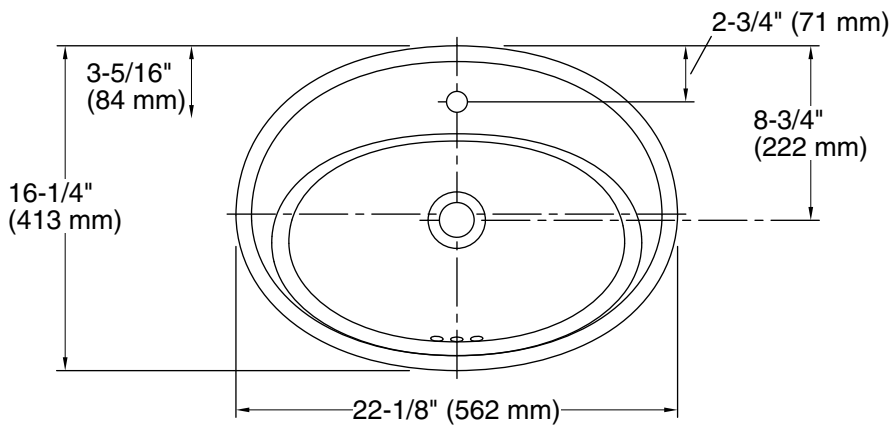

## Technical Information

All product dimensions are nominal.

Bowl configuration:	Single
Installation:	Drop-in
Bowl area (Only):	Length: 16-7/8" (429 mm) Width: 10-1/8" (257 mm) Water depth: 4-7/8" (124 mm)
Number of deck holes:	1
Faucet hole(s):	1-3/8" (35 mm)
Drain hole:	1-3/4" (44 mm)
Template:	1014189-7, required, included