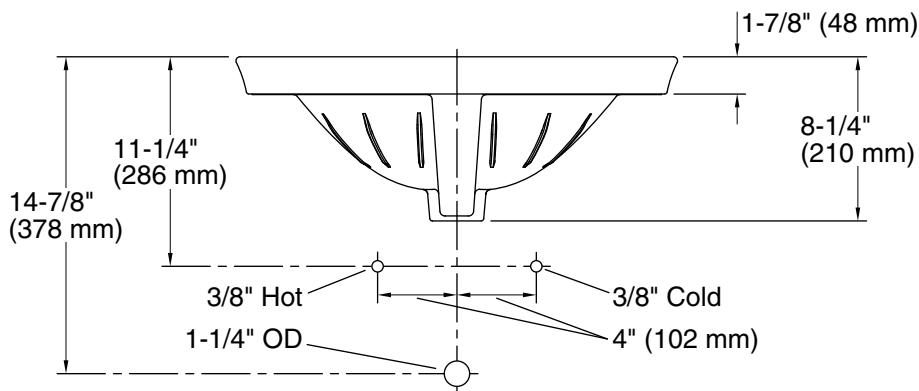

## Technical Information

All product dimensions are nominal.

Bowl configuration:	Single
Installation:	Drop-in
Bowl area (Only):	Length: 16-7/8" (429 mm) Width: 10-1/8" (257 mm) Water depth: 4-7/8" (124 mm)
Number of deck holes:	1
Faucet hole(s):	1-3/8" (35 mm)
Drain hole:	1-3/4" (44 mm)
Template:	1014189-7, required, included