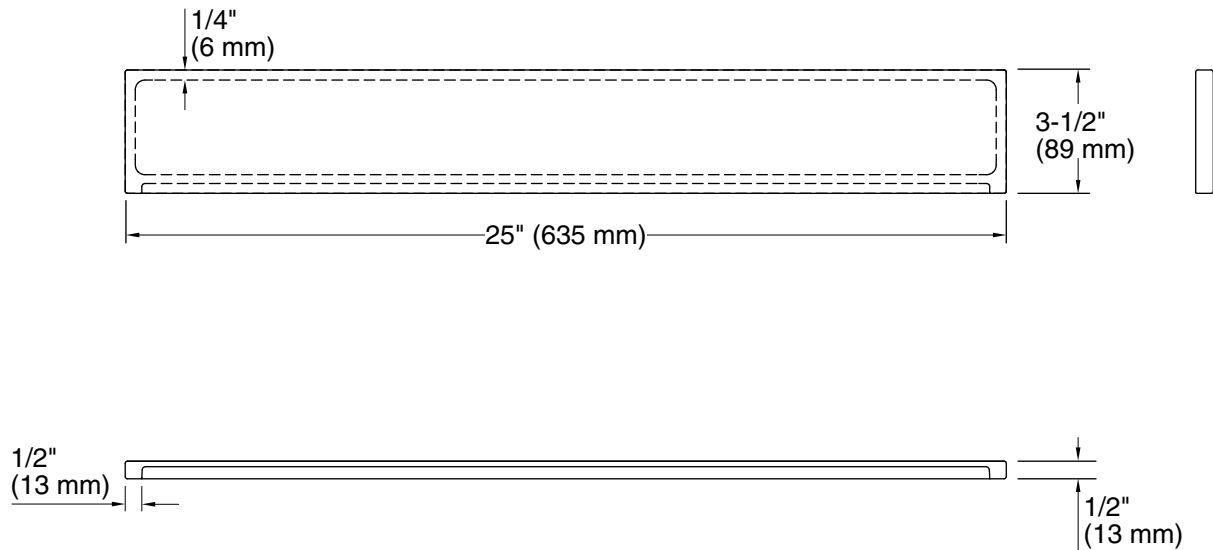

Solid/Expressions®

Bathroom Vanity Top - Back Splash

K-5444

Features

- For use with KOHLER Solid/Expressions 24-inch solid-surface vanity tops.
- Includes one panel.
- Optional side splashes available (K-5451 sold separately).

Available Colors/Finishes

Color tiles intended for reference only.

Color	Code	Description
	S33	White Expressions
	S34	Almond Expressions
	S35	Biscuit Expressions
	S36	Ice Grey Expressions

Technical Information

All product dimensions are nominal.
Installation: Vanity top/ITB

Notes

Install this product according to the installation instructions.