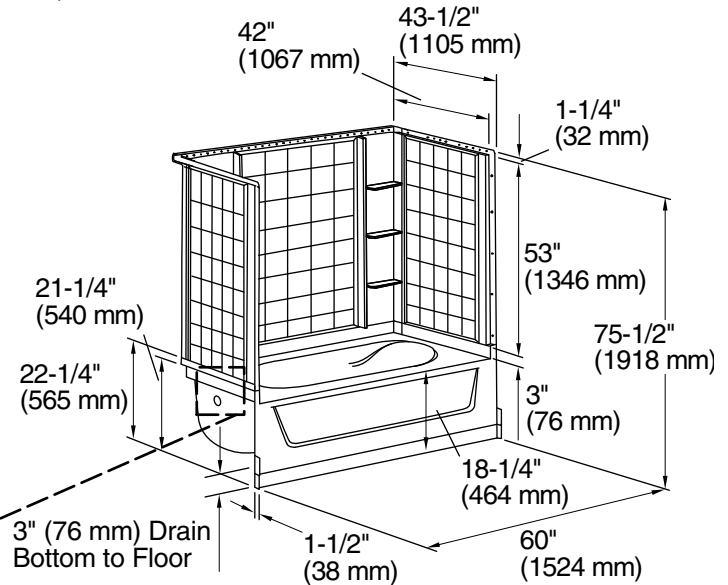

Ensemble™

60" x 42" AFD tile bath/shower
71110112

Features

- 18-1/4 apron.
- Tongue-and-groove walls with snap-together installation.
- Tile look.
- Corner shelves; built-in armrests and contoured back.
- 3" (76 mm) drain-to-floor clearance for above-floor drain installation.

 Recommended Support Clip Location (4 Total)

Technical Information

All product dimensions are nominal.

Installation:	Three-wall alcove
Drain location:	Left
Basin area, bottom:	40" x 27" (1016 mm x 686 mm)
Basin area, top:	52" x 35" (1321 mm x 889 mm)
Water depth:	11" (279 mm)
Water capacity:	55 gal (208.2 L)
Maximum door height:	55-3/4" (1416 mm)
Maximum door width:	58-1/2" (1486 mm)