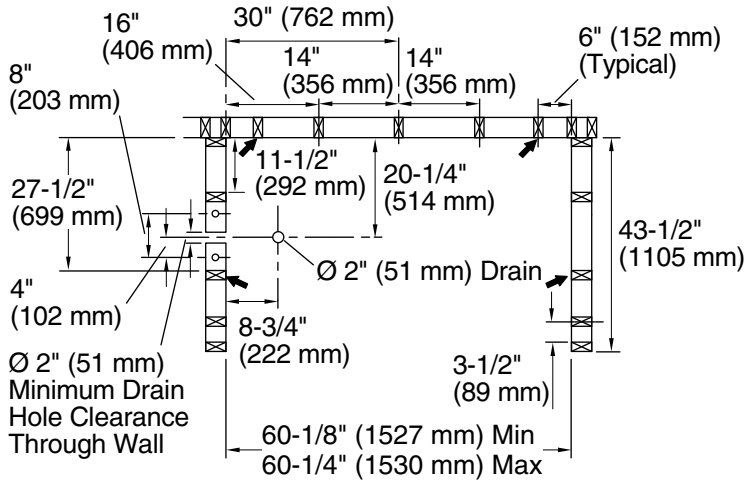

Ensemble™

60" x 42" AFD tile bath/shower
71110112

Features

- 18-1/4 apron.
- Tongue-and-groove walls with snap-together installation.
- Tile look.
- Corner shelves; built-in armrests and contoured back.
- 3" (76 mm) drain-to-floor clearance for above-floor drain installation.

 Recommended Support Clip Location (4 Total)

Technical Information

All product dimensions are nominal.

Installation:	Three-wall alcove
Drain location:	Left
Basin area, bottom:	40" x 27" (1016 mm x 686 mm)
Basin area, top:	52" x 35" (1321 mm x 889 mm)
Water depth:	11" (279 mm)
Water capacity:	55 gal (208.2 L)
Maximum door height:	55-3/4" (1416 mm)
Maximum door width:	58-1/2" (1486 mm)