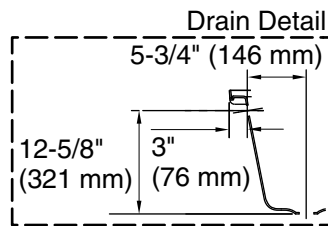

Color	Code	Description
	0	White
	96	KOHLER Biscuit

1-800-STERLING (1-800-783-7546)

Kohler Co. reserves the right to make revisions without notice to product specifications.

For the most current Specification Sheet, go to www.sterlingplumbing.com.

 Recommended Support Clip Location (4 Total)

Technical Information

All product dimensions are nominal.

Installation:	Three-wall alcove
Drain location:	Left
Basin area, bottom:	40" x 27" (1016 mm x 686 mm)
Basin area, top:	52" x 35" (1321 mm x 889 mm)
Water depth:	11" (279 mm)
Water capacity:	55 gal (208.2 L)
Maximum door height:	55-3/4" (1416 mm)
Maximum door width:	58-1/2" (1486 mm)