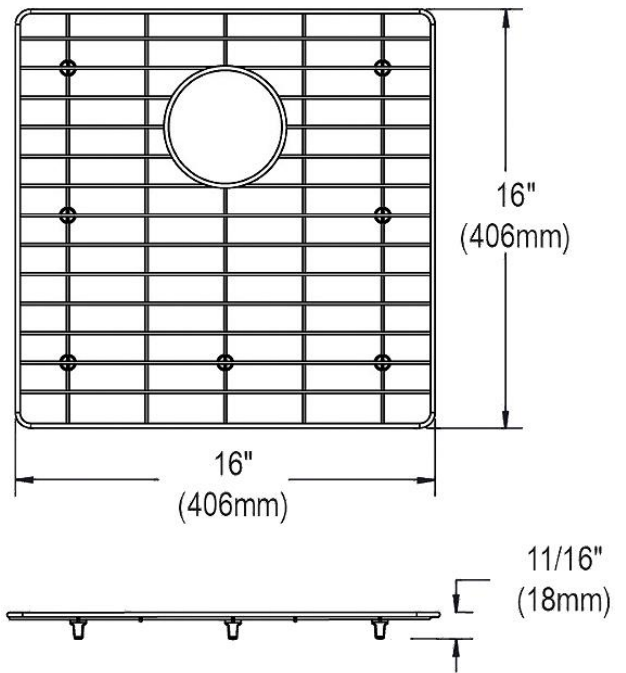

Material:	Stainless Steel
Finish:	Polished Stainless Steel
Dimensions:	16" x 16" x 11/16"
Fits Bowl Size(s):	Fits Crosstown bowl size: 17" x 17"

Special Note: For bowls with rear center drain opening.

AMERICAN PRIDE. A LIFETIME TRADITION. Like your family, the Elkay family has values and traditions that endure. For almost a century, Elkay has been a family-owned and operated company, providing thousands of jobs that support our families and communities.

[Clean and Care Manual (PDF)](#)

[Clean and Care Manual (PDF)](#)

[Installation Instructions (PDF)](#)

[Warranty (PDF)](#)