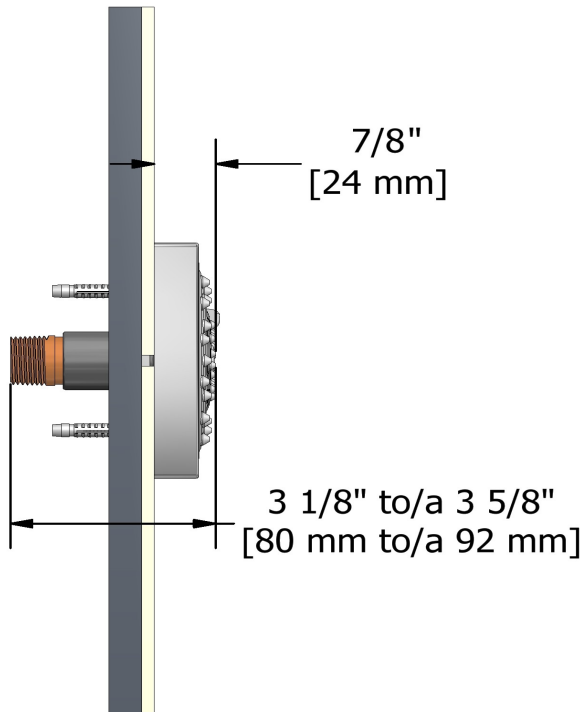

Certifications

- CSA B125.1
- ASME A112.18.1
- CMR248 Approval

cUPC®