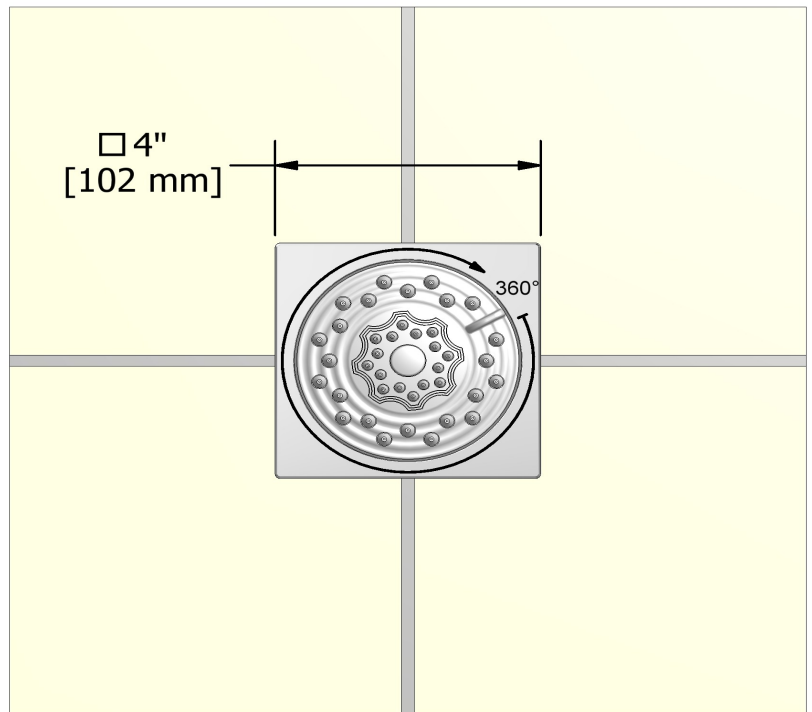

Certifications

- CSA B125.1
- ASME A112.18.1
- CMR248 Approval

cUPC®