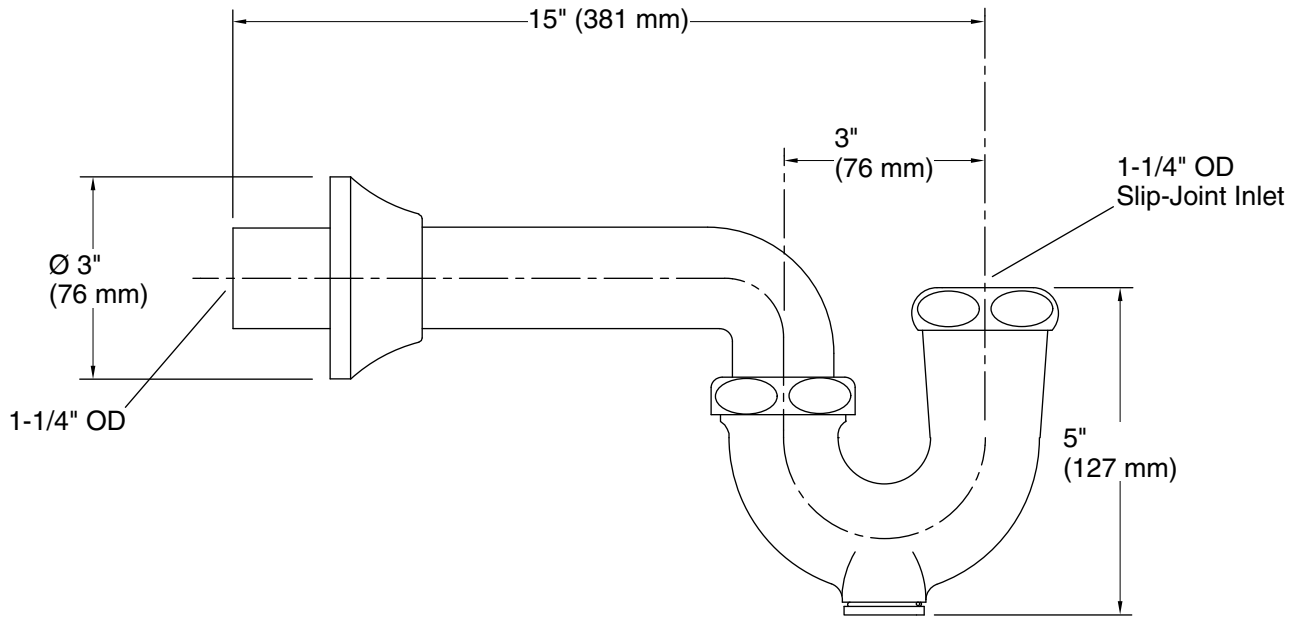

Features

- Adjustable rotation on outlet extension tube.
- Slip-fit inlet.
- Cleanout plug.
- Flange.

Material

- Brass.

Installation

- Intended for console table installations.

Recommended Products/Accessories

Technical Information

All product dimensions are nominal.

Notes

Install this product according to the installation guide.