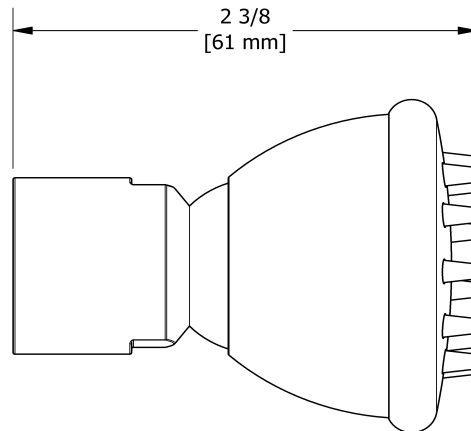

Sizes, models and finishes may differ from thoses presented.

Warranty

This **Riobel Inc.** product you have purchased carries a Limited Lifetime Warranty on the chrome, PVD finish, blacks and all working parts and is guaranteed from the initial purchase date against all manufacturing defects. All other finishes, including plastic components, are guaranteed for one year. All electric and/or electronic parts are covered by a 5-year limited warranty.

Customer Service

Ontario, West Canada : 888-287-5354 Quebec, Maritimes, United States : 866-473-8442

2020.11.06