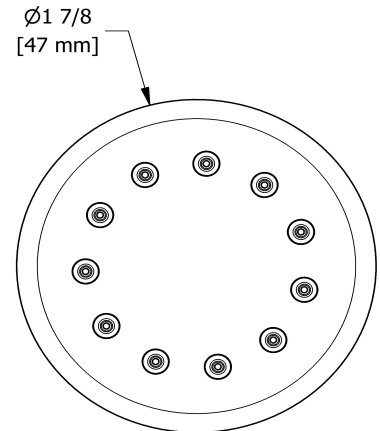

Sizes, models and finishes may differ from thoses presented.

Warranty

This **Riobel Inc.** product you have purchased carries a Limited Lifetime Warranty on the chrome, PVD finish, blacks and all working parts and is guaranteed from the initial purchase date against all manufacturing defects. All other finishes, including plastic components, are guaranteed for one year. All electric and/or electronic parts are covered by a 5-year limited warranty.

Customer Service

Ontario, West Canada : 888-287-5354 Quebec, Maritimes, United States : 866-473-8442

2020.11.06