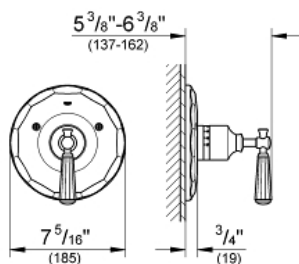

KENSINGTON  
Thermostat Trim  
MODEL # 19266EN0

Pure Freude  
an Wasser

GROHE

**Product Description:**  
KENSINGTON  
Thermostat Trim

**Standard Specification:**

- GROHE StarLight finish
- For use with GrohTherm Rough-In Valve (34 331) or (34 397)

**Applicable Codes & Standards:**

- Energy Policy Act of 1992
- ASME A112.18.1/CSA B125.1
- ICC/ANSI A117.1

**Color:**

- 19266EN0 Brushed Nickel InfinityFinish