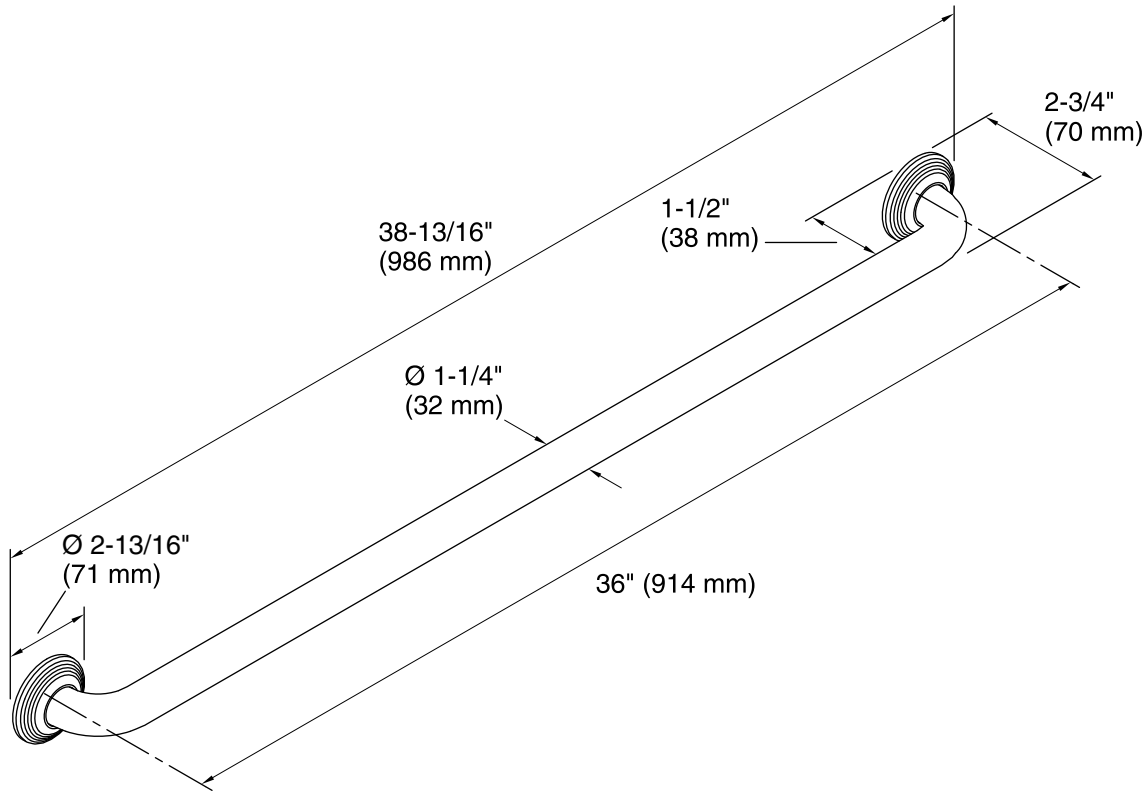

Technical Information

All product dimensions are nominal.

Notes

Measure your actual product for roughing-in details.

WARNING: Risk of personal injury. The wall plates on the grab bar must be mounted to a brace between the wall studs. This will ensure that the weight of the user is adequately supported.