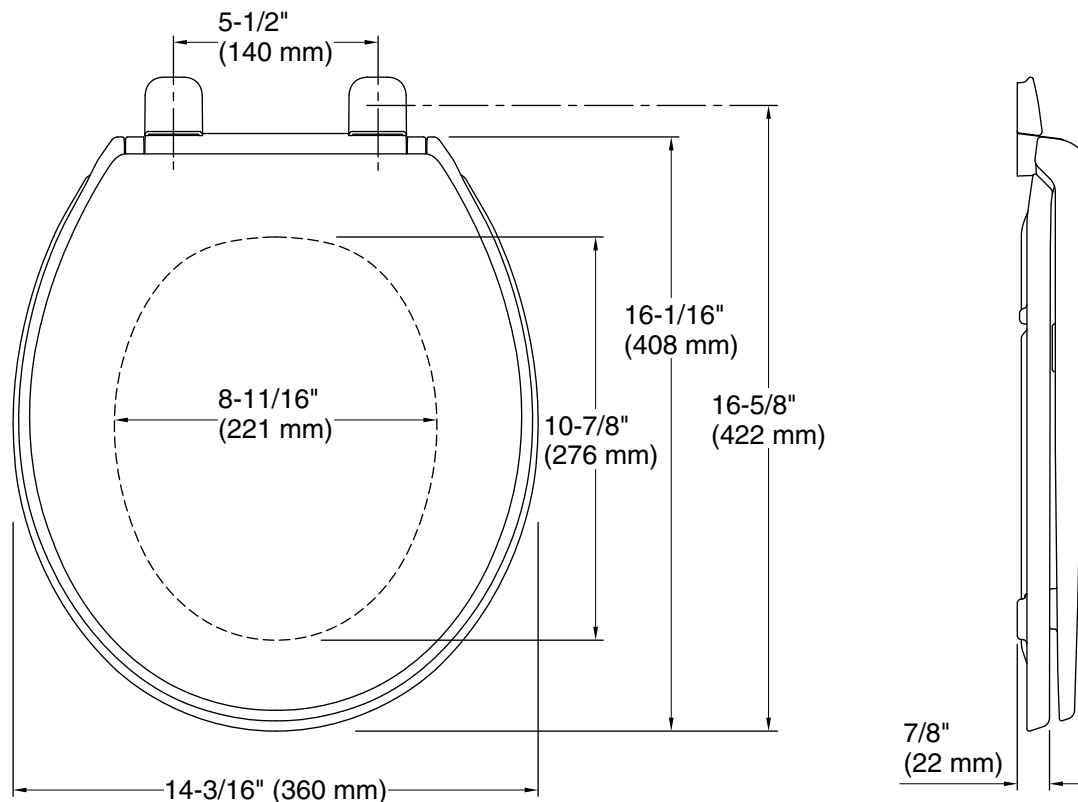

| Color   | Code | Description |
|---|------|-------------|
|  | 0    | White       |
|  | 96   | Biscuit     |

### Technical Information

All product dimensions are nominal.

Seat shape type: Round-front  
Seat front type: Closed-front  
Seat-mounting holes: 5-1/2" (140 mm)