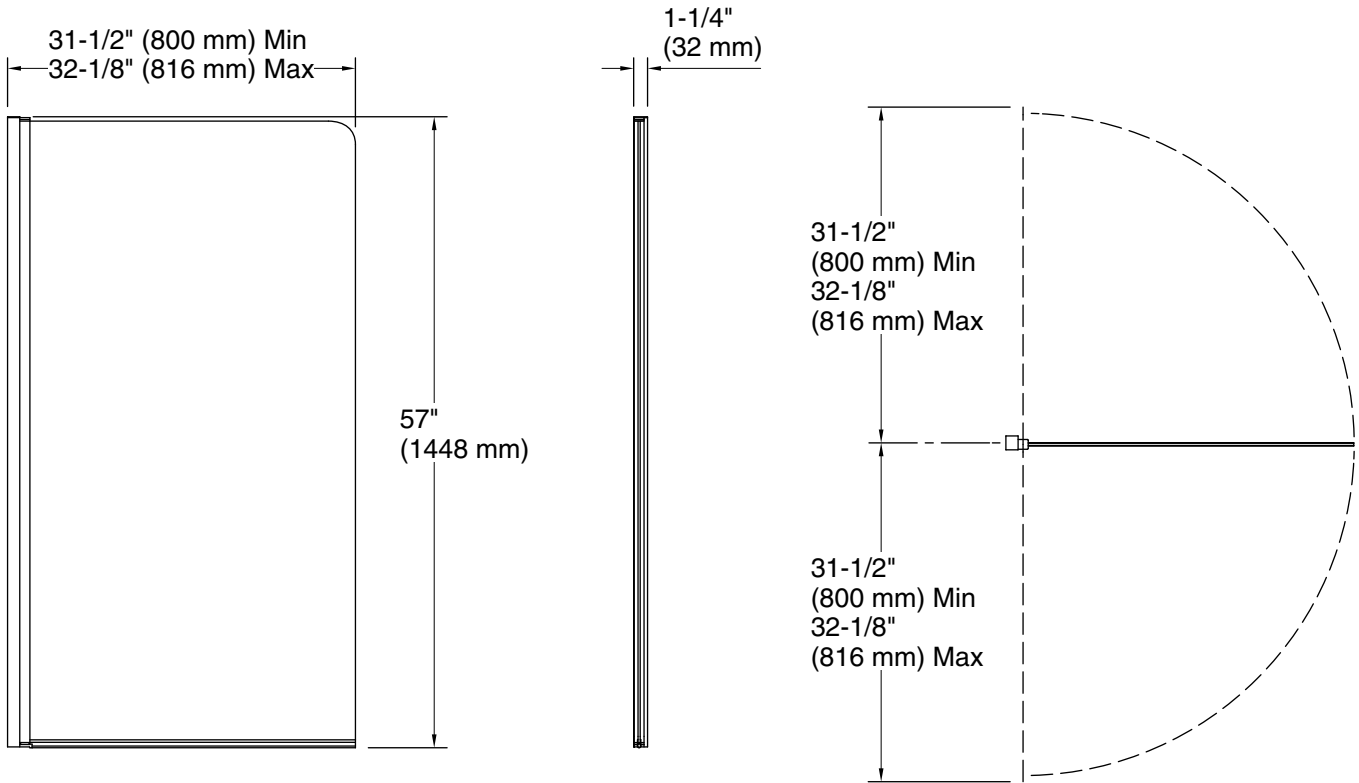

## Installation

- Out-of-plumb adjustability simplifies installation.
- 5/8" (16 mm) width adjustability on wall jamb.
- For residential use only.
- Not for use in hospitality.

### Technical Information

All product dimensions are nominal.

Installation type:	For bath installation
Opening Width - Min:	31-1/2" (800 mm)
Base-To-Wall Radius - Max:	1/2" (13 mm)
Glass thickness:	1/4" (6 mm)
Glass coating:	CleanCoat®