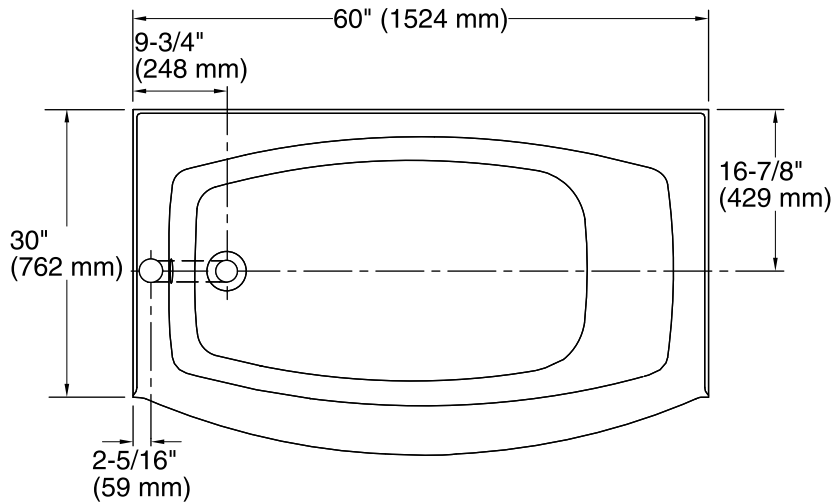

### Technical Information

All product dimensions are nominal.

Installation:	Three-wall alcove
Drain location:	Left
Basin area, bottom:	45-5/16" x 25-9/16" (1151 mm x 649 mm)
Basin area, top:	52-9/16" x 28-1/16" (1335 mm x 713 mm)
Weight:	70 lbs (31.8 kg)
Minimum floor load:	45 lbs/ft <sup>2</sup> (219.7 kg/m <sup>2</sup> )
Water depth:	12-11/16" (322 mm)
Water capacity:	55.6 gal (210.5 L)