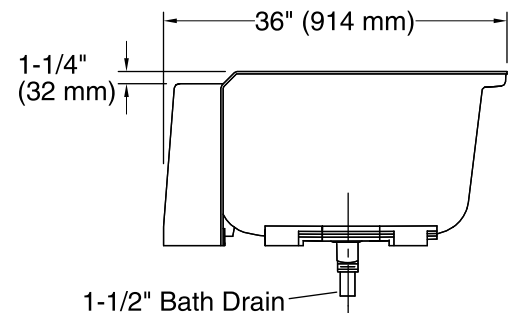

### Technical Information

All product dimensions are nominal.

Installation:	Three-wall alcove
Drain location:	Left
Basin area, bottom:	45-5/16" x 25-9/16" (1151 mm x 649 mm)
Basin area, top:	52-9/16" x 28-1/16" (1335 mm x 713 mm)
Weight:	70 lbs (31.8 kg)
Minimum floor load:	45 lbs/ft <sup>2</sup> (219.7 kg/m <sup>2</sup> )
Water depth:	12-11/16" (322 mm)
Water capacity:	55.6 gal (210.5 L)