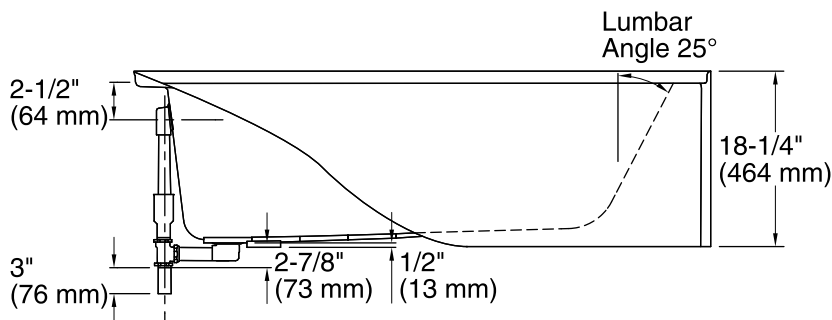

### Technical Information

All product dimensions are nominal.

Installation:	Three-wall alcove
Drain location:	Left
Basin area, bottom:	45-5/16" x 25-9/16" (1151 mm x 649 mm)
Basin area, top:	52-9/16" x 28-1/16" (1335 mm x 713 mm)
Weight:	70 lbs (31.8 kg)
Minimum floor load:	45 lbs/ft <sup>2</sup> (219.7 kg/m <sup>2</sup> )
Water depth:	12-11/16" (322 mm)
Water capacity:	55.6 gal (210.5 L)