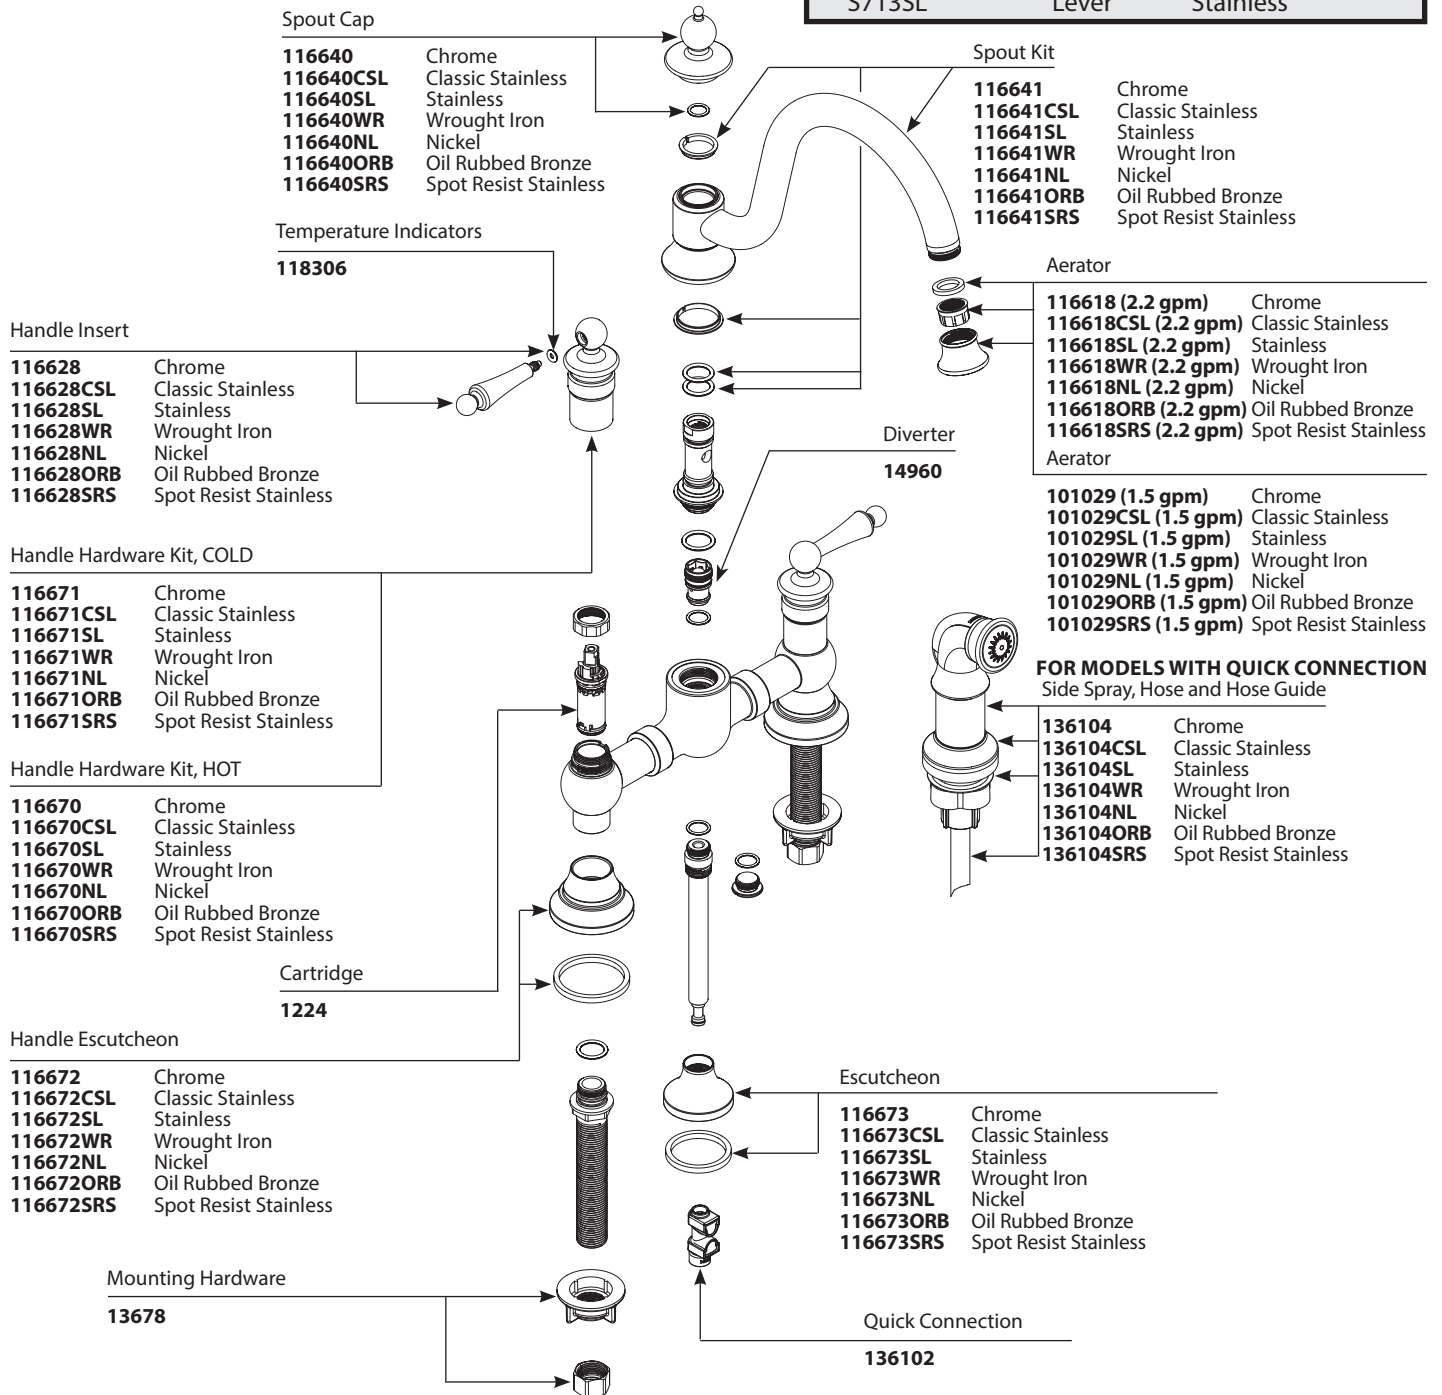

MOEN®

■ Order by Part Number

*There is more than one version of this model.
Page down to identify the version you have.*

Illustrated Parts

WATERHILL™ Two-Handle Kitchen Bridge Faucet with Side Spray

MODEL	HANDLE	FINISH
S713	Lever	Chrome
S713CSL	Lever	Classic Stainless
S713WR	Lever	Wrought Iron
S713ORB	Lever	Oil Rubbed Bronze
S713SRS	Lever	Spot Resist Stainless

DISCONTINUED

S713NL	Lever	Nickel
S713SL	Lever	Stainless

■ Order by Part Number

Illustrated Parts

WATERHILL™ Two-Handle Kitchen Bridge Faucet with Side Spray

MODEL	HANDLE	FINISH
S713	Lever	Chrome
S713CSL	Lever	Classic Stainless
S713WR	Lever	Wrought Iron
S713ORB	Lever	Oil Rubbed Bronze
S713SRS	Lever	Spot Resist Stainless

DISCONTINUED

S713NL	Lever	Nickel
S713SL	Lever	Stainless

■ Order by Part Number

Illustrated Parts

WATERHILL™ Two-Handle Kitchen Bridge Faucet with Side Spray

MODEL	HANDLE	FINISH
S713	Lever	Chrome
S713CSL	Lever	Classic Stainless
S713WR	Lever	Wrought Iron
S713ORB	Lever	Oil Rubbed Bronze
DISCONTINUED		
S713NL	Lever	Nickel
S713SL	Lever	Stainless