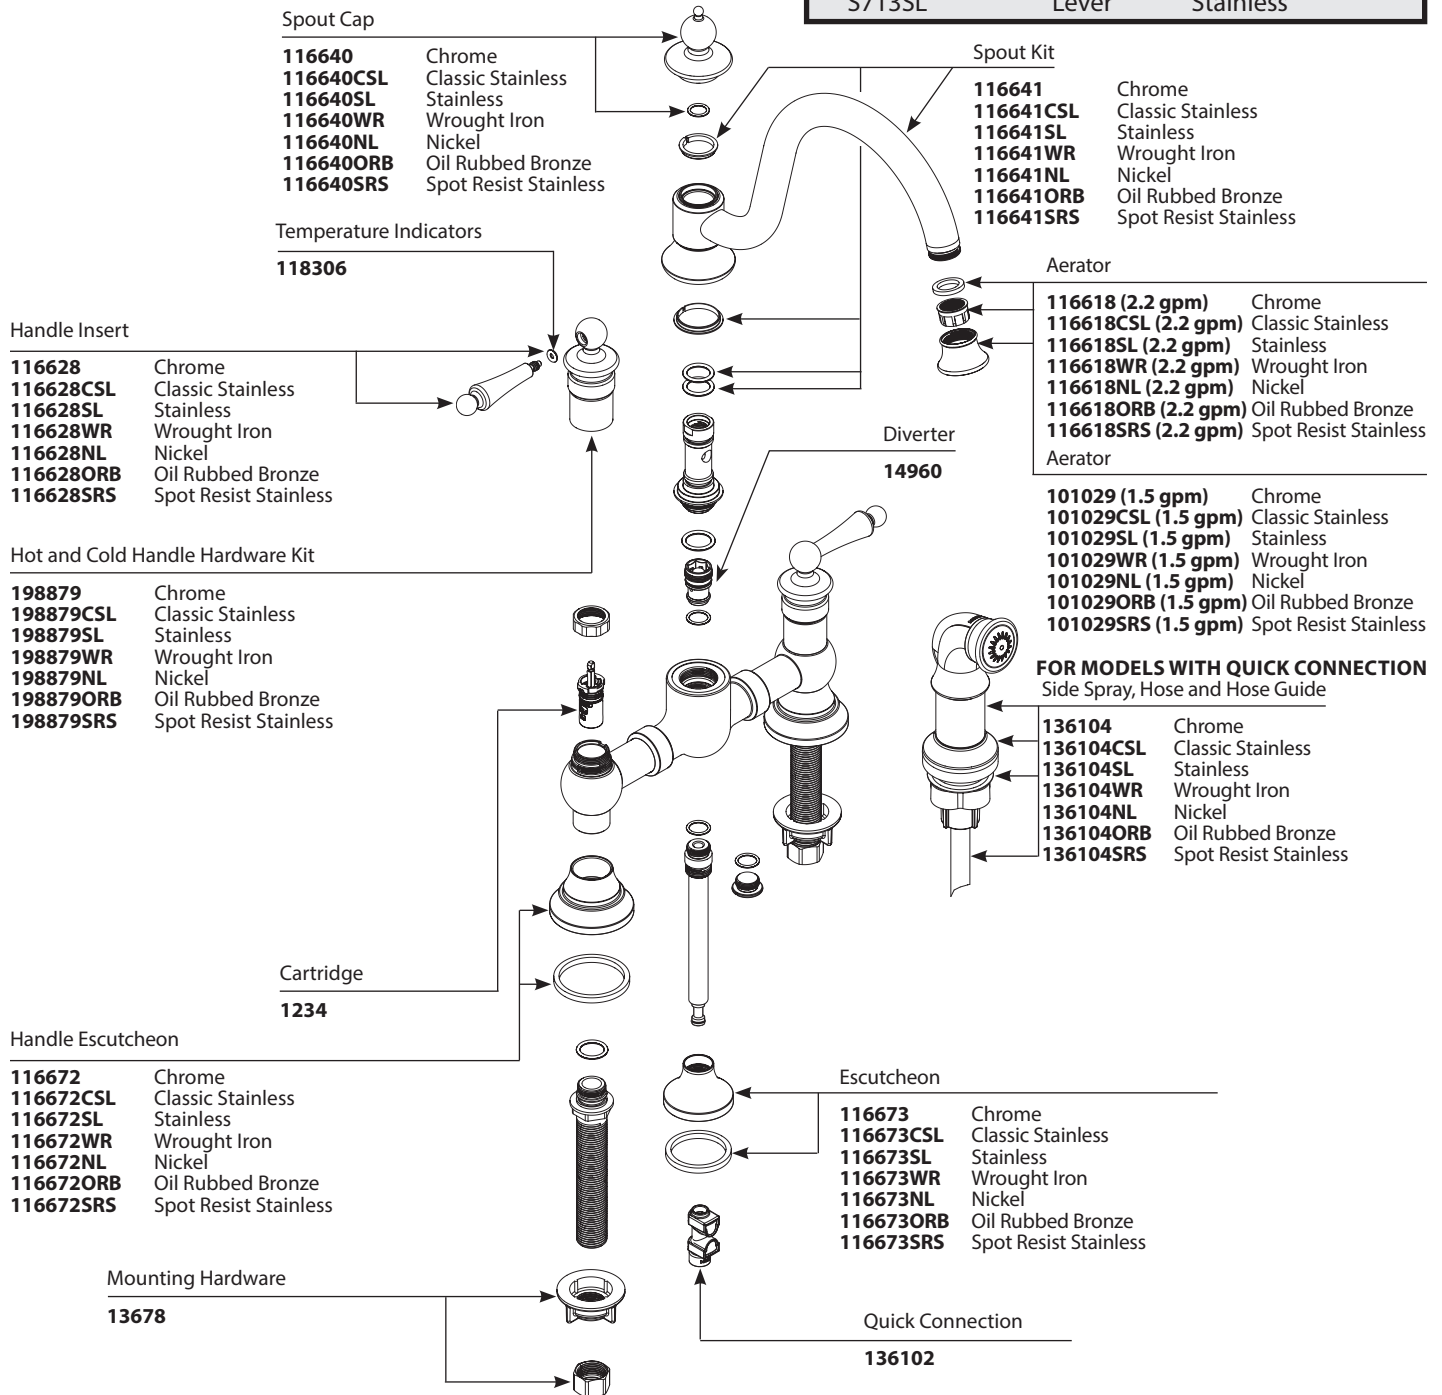

MOEN®

■ Order by Part Number

*There is more than one version of this model.
Page down to identify the version you have.*

Illustrated Parts

WATERHILL™ Two-Handle Kitchen Bridge Faucet with Side Spray

MODEL	HANDLE	FINISH
S713	Lever	Chrome
S713CSL	Lever	Classic Stainless
S713WR	Lever	Wrought Iron
S713ORB	Lever	Oil Rubbed Bronze
S713SRS	Lever	Spot Resist Stainless

DISCONTINUED

S713NL	Lever	Nickel
S713SL	Lever	Stainless

■ Order by Part Number

Illustrated Parts

WATERHILL™ Two-Handle Kitchen Bridge Faucet with Side Spray

MODEL	HANDLE	FINISH
S713	Lever	Chrome
S713CSL	Lever	Classic Stainless
S713WR	Lever	Wrought Iron
S713ORB	Lever	Oil Rubbed Bronze
S713SRS	Lever	Spot Resist Stainless

DISCONTINUED

S713NL	Lever	Nickel
S713SL	Lever	Stainless

■ Order by Part Number

Illustrated Parts

WATERHILL™ Two-Handle Kitchen Bridge Faucet with Side Spray

MODEL	HANDLE	FINISH
S713	Lever	Chrome
S713CSL	Lever	Classic Stainless
S713WR	Lever	Wrought Iron
S713ORB	Lever	Oil Rubbed Bronze
DISCONTINUED		
S713NL	Lever	Nickel
S713SL	Lever	Stainless