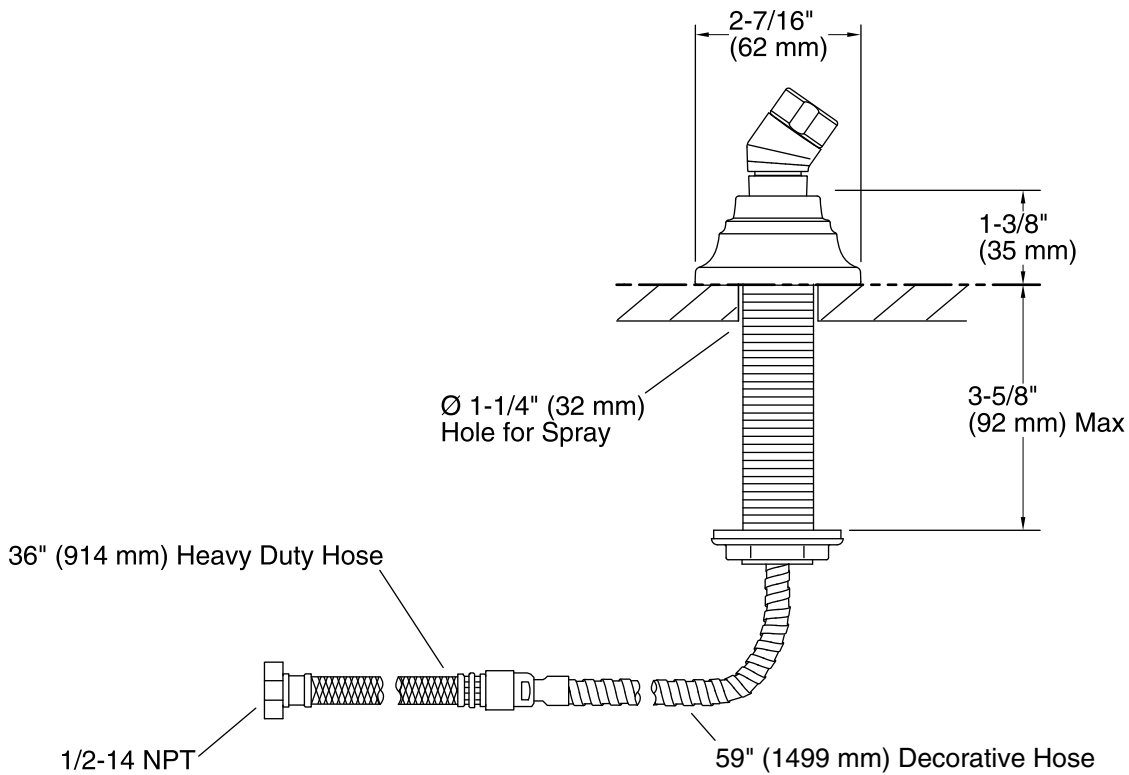

Technical Information

All product dimensions are nominal.

Drain included: No

Notes

Install this product according to the installation guide.