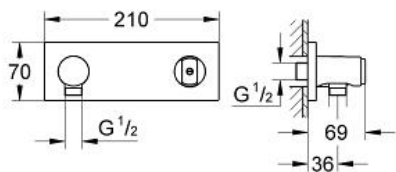

GROHTHERM F
Wall Union with Intergrated Hand
Shower Holder

MODEL # 27621000

Pure Freude
an Wasser

GROHE

Product Description:
GROHTHERM F
Wall Union with Intergrated Hand Shower Holder

- Standard Specification:**
- Vertical or horizontal installation
 - 1/2" shower outlet
 - Hand shower and shower hose sold separately
 - Protected against backflow

- Applicable Codes & Standards:**
- Energy Policy Act of 1992
 - ASME A112.18.1/CSA B125.1

Color:
□ 27621000 StarLight Chrome