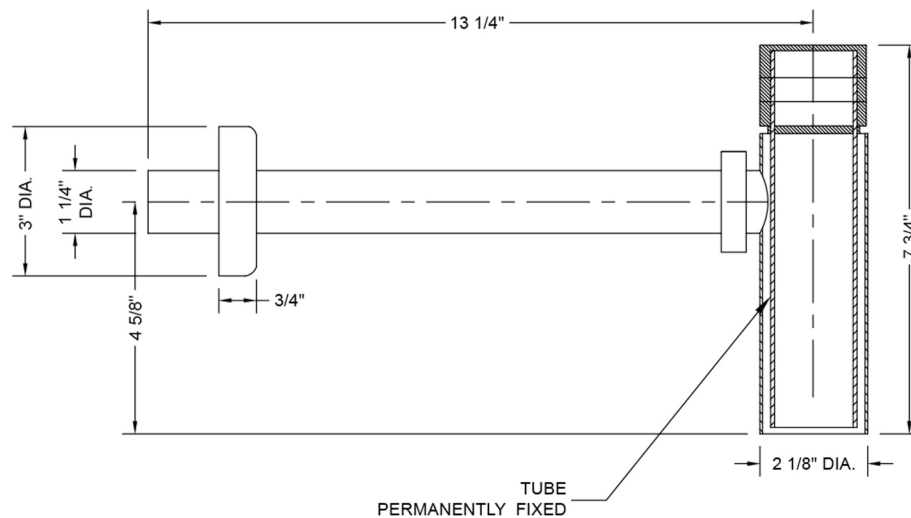

SPECIFICATION DRAWING:

COMPLIANCES:

Complies with: ASME A112.18.2-2015/CSA B125.2-15