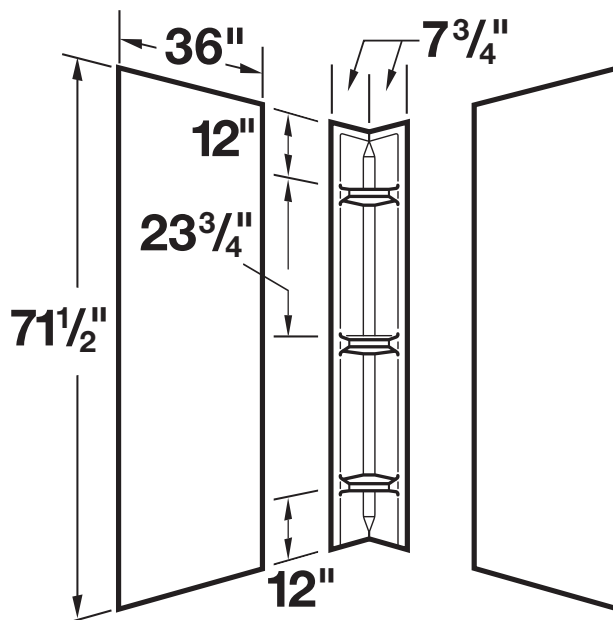

MUSTEE

E.L. Mustee & Sons, Inc. • 5431 West 164th Street • Brook Park, OH 44142 • Phone: 216.267.3100 • Fax: 216.267.9997
E-mail: info@mustee.com • Web: www.mustee.com • Proudly made in the USA

Notice: Our continuous commitment to product improvement may result in changes to product specifications without notice. Patents pending. Made and Printed in U.S.A.