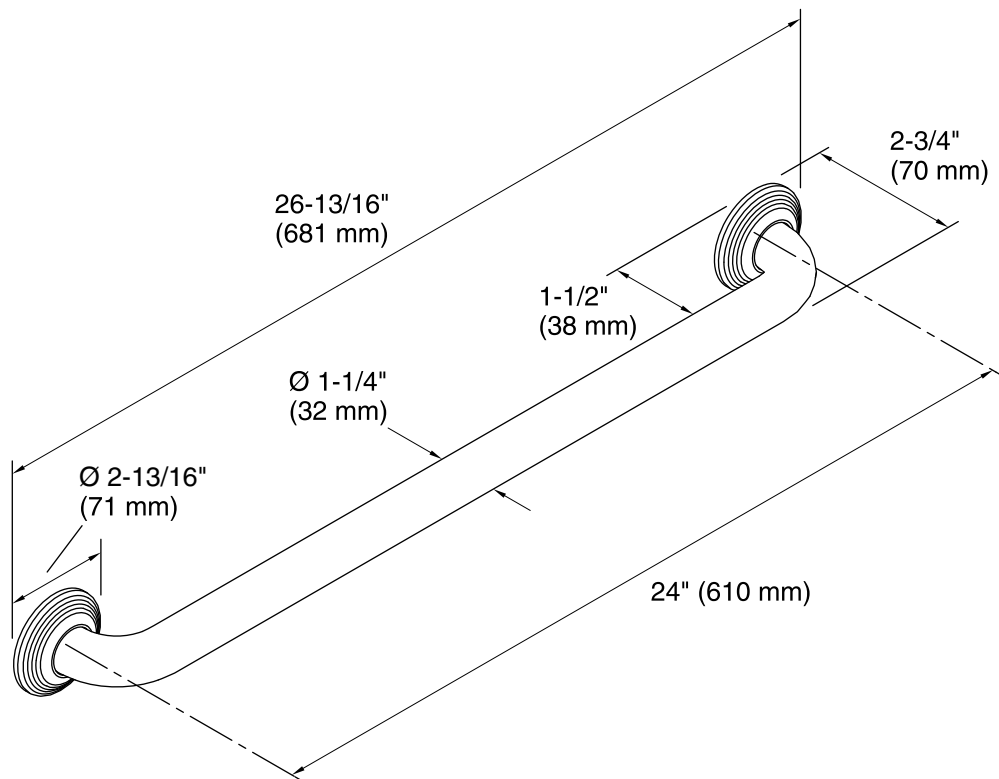

Technical Information

All product dimensions are nominal.

Notes

Measure your actual product for roughing-in details.

WARNING: Risk of personal injury. The wall plates on the grab bar must be mounted to a brace between the wall studs. This will ensure that the weight of the user is adequately supported.