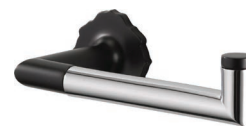

ACCESSORIES

18" TOWEL BAR  
691860  
24" Towel Bar also available

TOWEL RING  
694660

GLASS SHELF  
691060

TISSUE HOLDER  
695060

DRAWER PULL  
699160

DRAWER KNOB  
699260

FREESTANDING SOAP PUMP  
695360